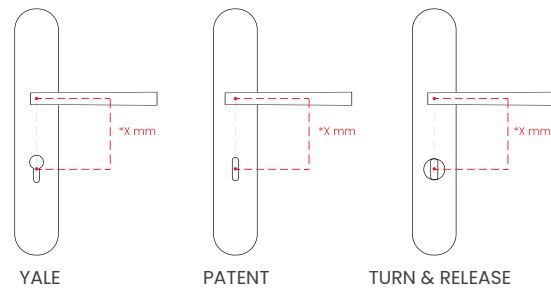

*X= Distance between centres

INFO. FINISHES & SKU

	PWLP | Powercoat polished brass	214-P-PWLP	
	PWLS | Powercoat satin brass	214-P-PWLS	
	PWIX | Powercoat inox	214-P-PWIX	
	PWGT | Powercoat graphite	214-P-PWGT	
	CR | Polished chrome	214-P-CR	
	CS | Satin chrome	214-P-CS	
	BK | Matt black	214-P-BK	

INFO. INCLUDED

- **2x** Lever handles on an oval backplate
- **1x** Square spindle
- **1x** Bag of screws

INFO. CARE INSTRUCTIONS

Clean with a dry cloth. Do not use brass cleaner as it might affect the protective coating.

INFO. DISCLAIMER

Always seek the advice of professionals when installing these handles. Groël is not responsible for any inadequate installation that may damage the integrity of the product. Finishes other than Groël's Powercoat are not recommended for wet or humid environments.