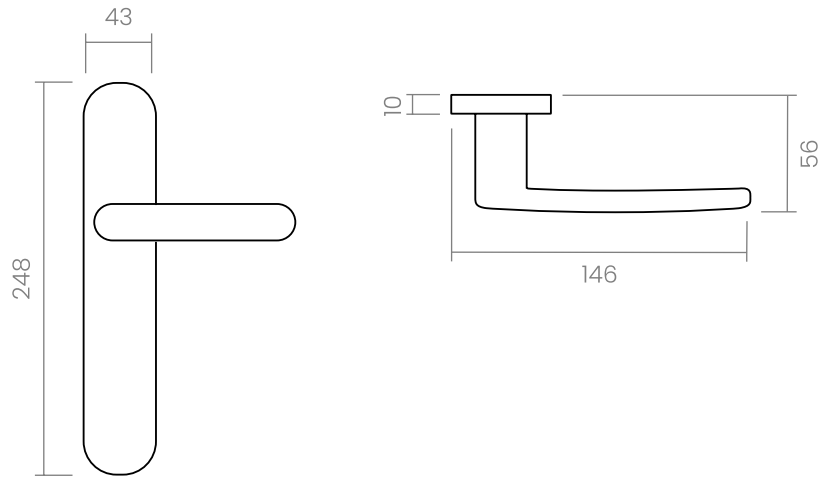

groël

INFO. SPECIFICATIONS

Set of forged brass handles with an 10 mm thick oval backplate. Suitable for interior and exterior doors with a thickness between 35-50mm (Groël's standard size)* and with any type of lock.