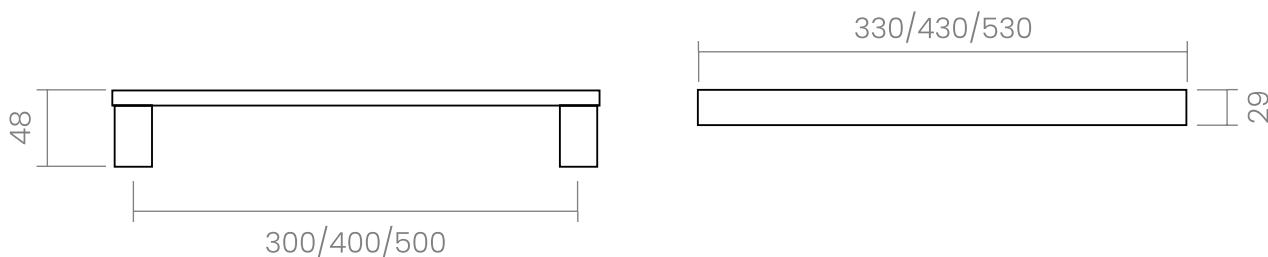

INFO. SPECIFICATIONS

A forged brass pull handle suitable for doors and sliding doors, wardrobes, cabinets, etc.

Pulls are sold individually but they come prepared with the necessary accessories to install one in front of the other if you purchase 2 units.

INFO. FINISHES & SKU

	PWIX Powercoat inox	217-M-30-PWIX	
	CR Polished chrome	217-M-30-CR	
	CS Satin chrome	217-M-30-CS	
	BK Matt black	217-M-30-BK	
	PWIX Powercoat inox	217-M-40-PWIX	
	CR Polished chrome	217-M-40-CR	
	CS Satin chrome	217-M-40-CS	
	BK Matt black	217-M-40-BK	
	PWIX Powercoat inox	217-M-50-PWIX	
	CR Polished chrome	217-M-50-CR	
	CS Satin chrome	217-M-50-CS	
	BK Matt black	217-M-50-BK	

*30 = 300mm   *40 = 400mm   *50 = 500mm

INFO. INCLUDED

- **1x** Pull handle
- **1x** Simple fixing

INFO. CARE INSTRUCTIONS

Clean with a dry cloth. Do not use brass cleaner as it might affect the protective coating.

INFO. DISCLAIMER

Always seek the advice of professionals when installing these handles. Groël is not responsible for any inadequate installation that may damage the integrity of the product. Finishes other than Groël's Powercoat are not recommended for wet or humid environments.

Made of solid brass

Powercoat LIFELONG GUARANTEE

Chrome III 15 YEARS GUARANTEE

Paint 15 YEARS GUARANTEE