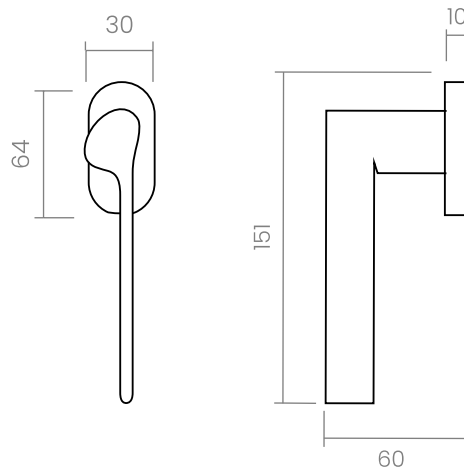

MATT BRONZE

INFO. SPECIFICATIONS

A forged brass window handle with an oval rose with a window mechanism.

INFO. FINISHES & SKU

	BO | <i>Matt bronze</i>	218-G-OB	
	CR | <i>Polished chrome</i>	218-G-CR	
	CS | <i>Satin chrome</i>	218-G-CS	

INFO. INCLUDED

- **1x** Window handle on an oval rose
- **1x** Bag of screws

INFO. CARE INSTRUCTIONS

Clean with a dry cloth. Do not use brass cleaner as it might affect the protective coating.

INFO. DISCLAIMER

Always seek the advice of professionals when installing these handles. Groël is not responsible for any inadequate installation that may damage the integrity of the product. Finishes other than Groël's Powercoat are not recommended for wet or humid environments.

Made of solid brass

Chrome III
15 YEARS GUARANTEE

Varnish