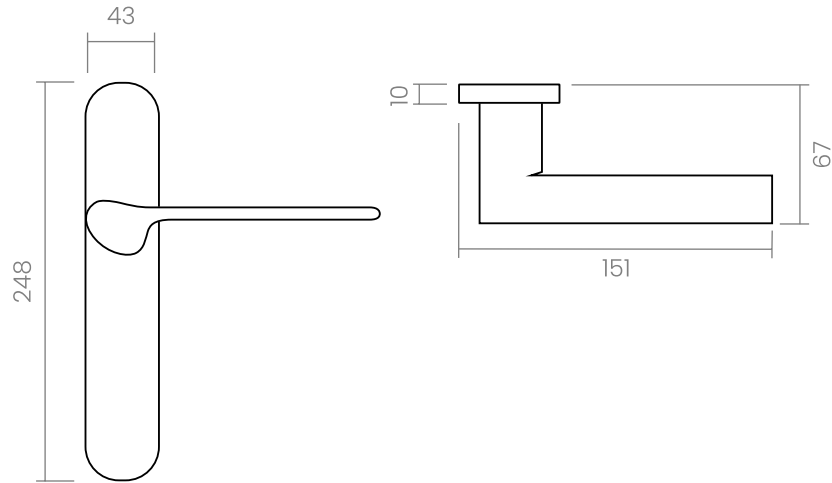

groël

INFO. SPECIFICATIONS

Set of forged brass handles with an 10 mm thick oval backplate. Suitable for interior and exterior doors with a thickness between 35-50mm (Groël's standard size)* and with any type of lock.

For wider doors (50mm and above) and/or glass doors, please contact our customer service.

CAN I ADD ESCUTCHEONS OR PRIVACY TURN & RELEASE ON BACKPLATES?

Yes, you only have to tell us the type of escutcheon (yale or patent) or the type of privacy turn & release, and indicate the dimensions between centres*.