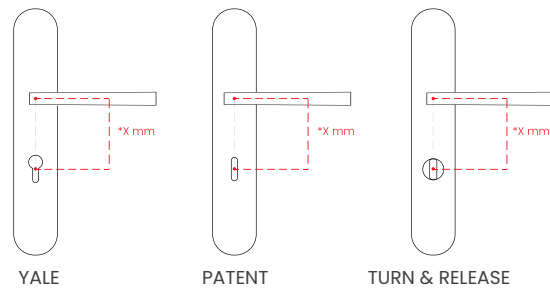

*X= Distance between centres

INFO. FINISHES & SKU

	BO | Matt bronze	218-P-BO	
	CR | Polished chrome	218-P-CR	
	CS | Satin chrome	218-P-CS	

INFO. INCLUDED

- **2x** Lever handles on an oval backplate
- **1x** Square spindle
- **1x** Bag of screws

INFO. CARE INSTRUCTIONS

Clean with a dry cloth. Do not use brass cleaner as it might affect the protective coating.

INFO. DISCLAIMER

Always seek the advice of professionals when installing these handles. Groël is not responsible for any inadequate installation that may damage the integrity of the product. Finishes other than Groël's Powercoat are not recommended for wet or humid environments.

Made of solid brass

Chrome III 15 YEARS GUARANTEE

Unlacquered