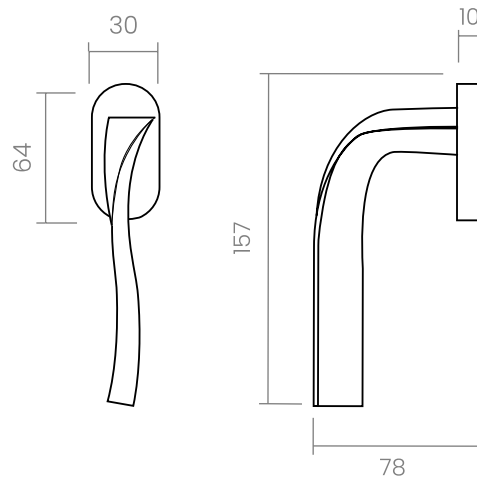

BROWN

INFO. SPECIFICATIONS

A forged brass window handle with an oval rose with a window mechanism.

INFO. FINISHES & SKU

	CR | Polished chrome	219-G-CR	
	CS | Satin chrome	219-G-CS	
	MR | Brown	219-G-MR	

INFO. INCLUDED

- **1x** Window handle on an oval rose
- **1x** Bag of screws

INFO. CARE INSTRUCTIONS

Clean with a dry cloth. Do not use brass cleaner as it might affect the protective coating.

INFO. DISCLAIMER

Always seek the advice of professionals when installing these handles. Groël is not responsible for any inadequate installation that may damage the integrity of the product. Finishes other than Groël's Powercoat are not recommended for wet or humid environments.

Production processes follow ecological norms.

Made of solid brass

Chrome III 15 YEARS GUARANTEE

Varnish