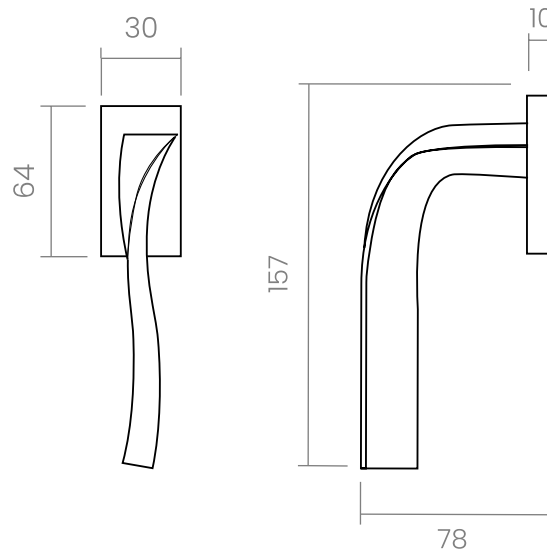

BROWN

INFO. SPECIFICATIONS

A forged brass window handle with a rectangular rose with a window mechanism.

INFO. FINISHES & SKU

	CR | <i>Polished chrome</i>	219-GC-CR	
	CS | <i>Satin chrome</i>	219-GC-CS	
	MR | <i>Brown</i>	219-GC-MR	

INFO. INCLUDED

- **1x** Window handle
- **1x** Rectangular window mechanism
- **1x** Bag of screws

INFO. CARE INSTRUCTIONS

Clean with a dry cloth. Do not use brass cleaner as it might affect the protective coating.

INFO. DISCLAIMER

Always seek the advice of professionals when installing these handles.
Groël is not responsible for any inadequate installation that may damage the integrity of the product.
Finishes other than Groël's Powercoat are not recommended for wet or humid environments.

Production processes follow ecological norms.

Made of solid brass

Chrome III 15 YEARS GUARANTEE

Varnish