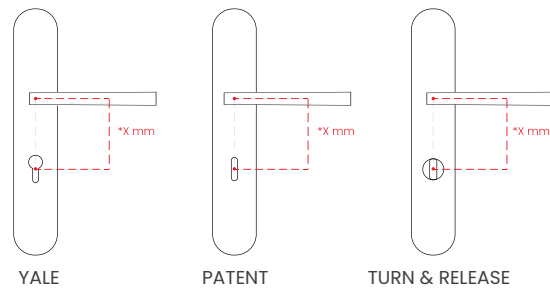

groël

Vol.la

Smooth with finesse and prestige.

The Vol.la door handle design has a meticulous combination between planes and curves, and is presented on an oval backplate. This Italian door handle design made in forged brass is conceived for interior and exterior doors in several finishes, achieving a single purpose: design excellence.

Available in 3 finishes.

POLISHED CHROME

SATIN CHROME

BROWN

groël

INFO. SPECIFICATIONS

Set of forged brass handles with an 10 mm thick oval backplate. Suitable for interior and exterior doors with a thickness between 35-50mm (Groël's standard size)* and with any type of lock.

For wider doors (50mm and above) and/or glass doors, please contact our customer service.

CAN I ADD ESCUTCHEONS OR PRIVACY TURN & RELEASE ON BACKPLATES?

Yes, you only have to tell us the type of escutcheon (yale or patent) or the type of privacy turn & release, and indicate the dimensions between centres*.

*X= Distance between centres

INFO. FINISHES & SKU

	CR Polished chrome	219-P-CR	
	CS Satin chrome	219-P-CS	
	MR Brown	219-P-MR	

INFO. INCLUDED

- 2x** Lever handles on an oval backplate
- 1x** Square spindle
- 1x** Bag of screws