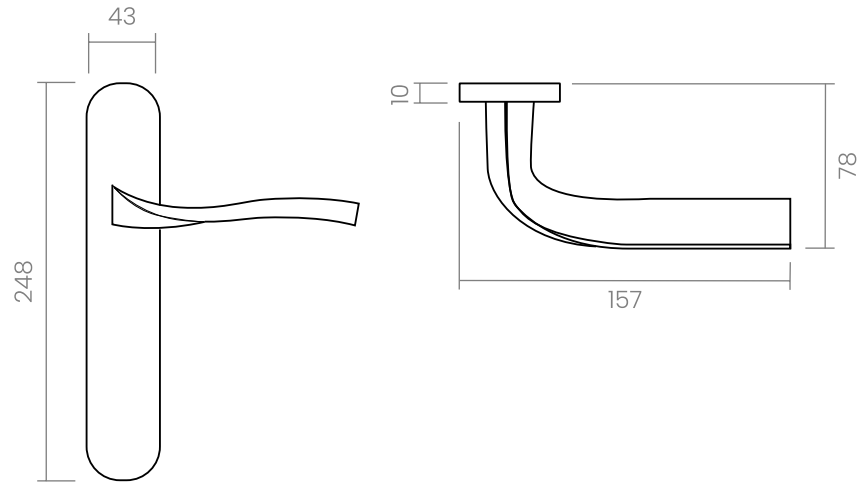

groël

Vol.la

Smooth with finesse and prestige.

The Vol.la door handle design has a meticulous combination between planes and curves, and is presented on an oval backplate. This Italian door handle design made in forged brass is conceived for interior and exterior doors in several finishes, achieving a single purpose: design excellence.

Available in 3 finishes.

POLISHED CHROME

SATIN CHROME

BROWN

groël

INFO. SPECIFICATIONS

Set of forged brass handles with an 10 mm thick oval backplate. Suitable for interior and exterior doors with a thickness between 35-50mm (Groël's standard size)* and with any type of lock.

*X= Distance between centres

INFO. FINISHES & SKU

	CR Polished chrome	219-P-CR	
	CS Satin chrome	219-P-CS	
	MR Brown	219-P-MR	

INFO. INCLUDED

- 2x** Lever handles on an oval backplate
- 1x** Square spindle
- 1x** Bag of screws