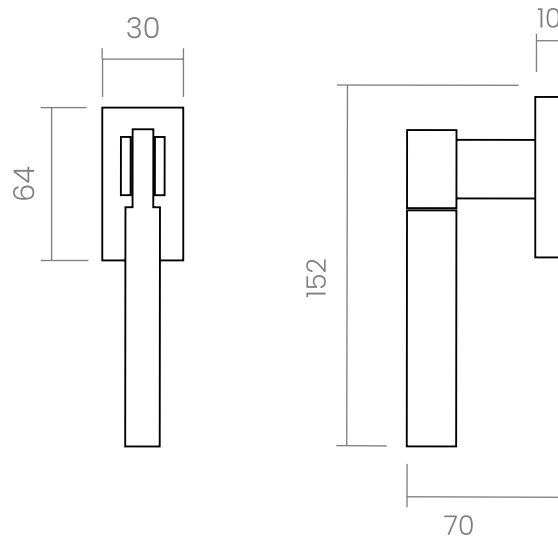

groël

INFO. SPECIFICATIONS

A forged brass window handle with a rectangular rose with a window mechanism.

INFO. FINISHES & SKU

	CRCS | Polished chrome / Satin chrome	227-GC-CRCS	
	CR | Polished chrome	227-GC-CR	
	CS | Satin chrome	227-GC-CS	

INFO. INCLUDED

- **1x** Window handle
- **1x** Rectangular window mechanism
- **1x** Bag of screws

INFO. CARE INSTRUCTIONS

Clean with a dry cloth. Do not use brass cleaner as it might affect the protective coating.

INFO. DISCLAIMER

Always seek the advice of professionals when installing these handles.
Groël is not responsible for any inadequate installation that may damage the integrity of the product.
Finishes other than Groël's Powercoat are not recommended for wet or humid environments.

Production processes follow ecological norms.

Made of solid brass

Chrome III
15 YEARS GUARANTEE