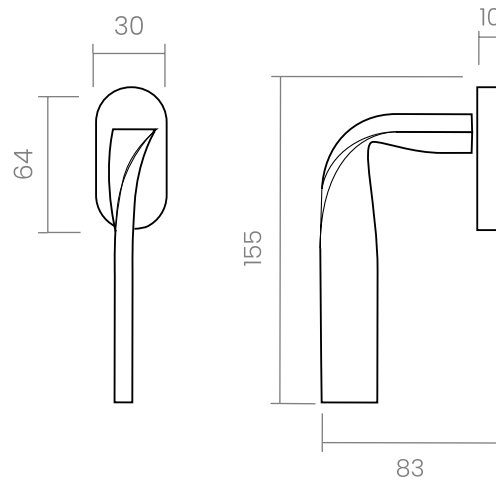

POLISHED CHROME

INFO. SPECIFICATIONS

A forged brass window handle with an oval rose with a window mechanism.

INFO. FINISHES & SKU

CR	<i>Polished chrome</i>	232-G-CR	
CS	<i>Satin chrome</i>	232-G-CS	

INFO. INCLUDED

- **1x** Window handle on an oval rose
- **1x** Bag of screws

INFO. CARE INSTRUCTIONS

Clean with a dry cloth. Do not use brass cleaner as it might affect the protective coating.

INFO. DISCLAIMER

Always seek the advice of professionals when installing these handles. Groël is not responsible for any inadequate installation that may damage the integrity of the product. Finishes other than Groël's Powercoat are not recommended for wet or humid environments.

Made of solid brass

Chrome III 15 YEARS GUARANTEE