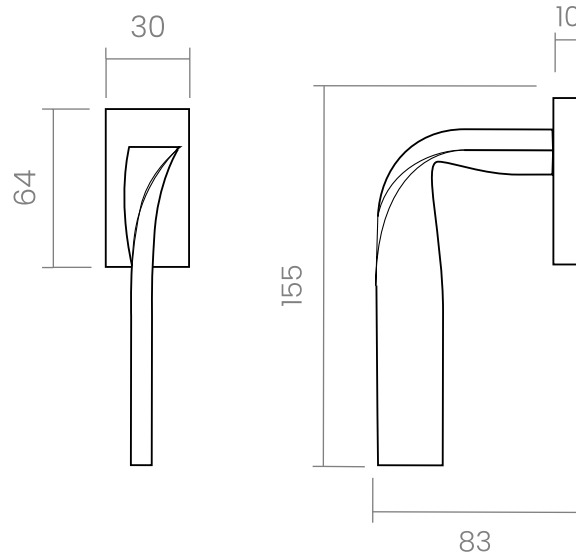

groël

INFO. SPECIFICATIONS

A forged brass window handle with a rectangular rose with a window mechanism.

INFO. FINISHES & SKU

CR	Polished chrome	232-GC-CR	
CS	Satin chrome	232-GC-CS	

INFO. INCLUDED

- **1x** Window handle
- **1x** Rectangular window mechanism
- **1x** Bag of screws

INFO. CARE INSTRUCTIONS

Clean with a dry cloth. Do not use brass cleaner as it might affect the protective coating.

INFO. DISCLAIMER

Always seek the advice of professionals when installing these handles.
Groël is not responsible for any inadequate installation that may damage the integrity of the product.
Finishes other than Groël's Powercoat are not recommended for wet or humid environments.

Made of solid brass

Chrome III
15 YEARS GUARANTEE