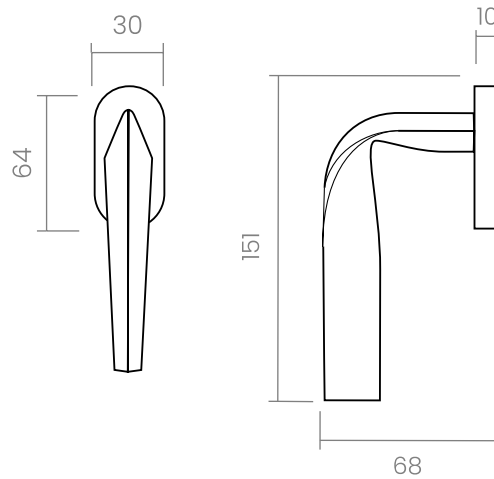

POLISHED CHROME

INFO. SPECIFICATIONS

A forged brass window handle with an oval rose with a window mechanism.

INFO. FINISHES & SKU

	CR | Polished chrome	233-G-CR	
	CS | Satin chrome	233-G-CS	

INFO. INCLUDED

- **1x** Window handle on an oval rose
- **1x** Bag of screws

INFO. CARE INSTRUCTIONS

Clean with a dry cloth. Do not use brass cleaner as it might affect the protective coating.

INFO. DISCLAIMER

Always seek the advice of professionals when installing these handles. Groël is not responsible for any inadequate installation that may damage the integrity of the product. Finishes other than Groël's Powercoat are not recommended for wet or humid environments.

Production processes follow ecological norms.

Made of solid brass

Chrome III 15 YEARS GUARANTEE