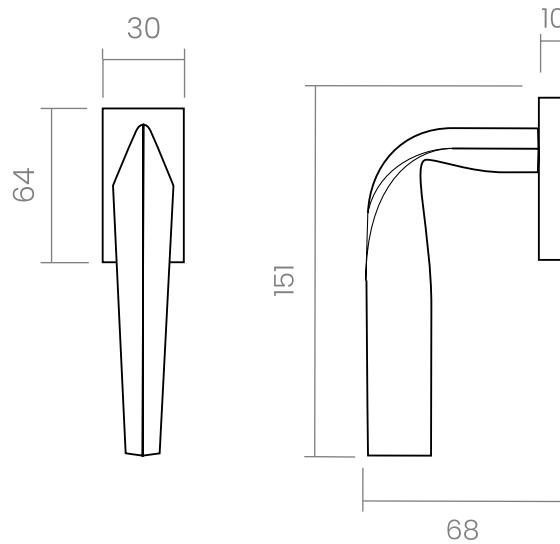

groël

INFO. SPECIFICATIONS

A forged brass window handle with a rectangular rose with a window mechanism.

INFO. FINISHES & SKU

CR	Polished chrome	233-GC-CR	
CS	Satin chrome	233-GC-CS	

INFO. INCLUDED

- **1x** Window handle
- **1x** Rectangular window mechanism
- **1x** Bag of screws

INFO. CARE INSTRUCTIONS

Clean with a dry cloth. Do not use brass cleaner as it might affect the protective coating.

INFO. DISCLAIMER

Always seek the advice of professionals when installing these handles.
Groël is not responsible for any inadequate installation that may damage the integrity of the product.
Finishes other than Groël's Powercoat are not recommended for wet or humid environments.

Made of solid brass

Chrome III
15 YEARS GUARANTEE