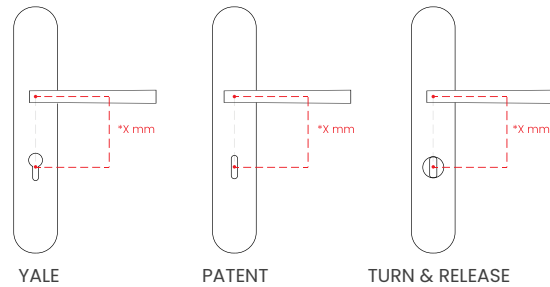

*X= Distance between centres

INFO. FINISHES & SKU

CR	Polished chrome	233-P-CR	
CS	Satin chrome	233-P-CS	

INFO. INCLUDED

- **2x** Lever handles on an oval backplate
- **1x** Square spindle
- **1x** Bag of screws

INFO. CARE INSTRUCTIONS

Clean with a dry cloth. Do not use brass cleaner as it might affect the protective coating.

INFO. DISCLAIMER

Always seek the advice of professionals when installing these handles. Groël is not responsible for any inadequate installation that may damage the integrity of the product. Finishes other than Groël's Powercoat are not recommended for wet or humid environments.

Made of solid brass

Chrome III 15 YEARS GUARANTEE