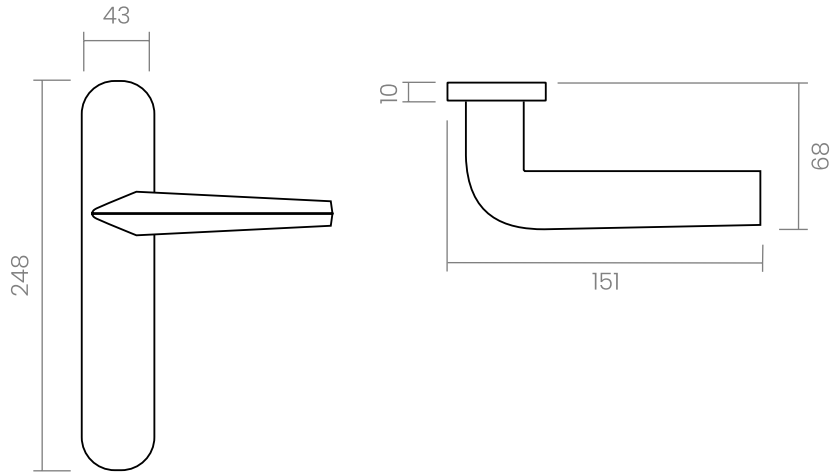

groël

INFO. SPECIFICATIONS

Set of forged brass handles with an 10 mm thick oval backplate. Suitable for interior and exterior doors with a thickness between 35-50mm (Groël's standard size)* and with any type of lock.

For wider doors (50mm and above) and/or glass doors, please contact our customer service.

CAN I ADD ESCUTCHEONS OR PRIVACY TURN & RELEASE ON BACKPLATES?

Yes, you only have to tell us the type of escutcheon (yale or patent) or the type of privacy turn & release, and indicate the dimensions between centres*.