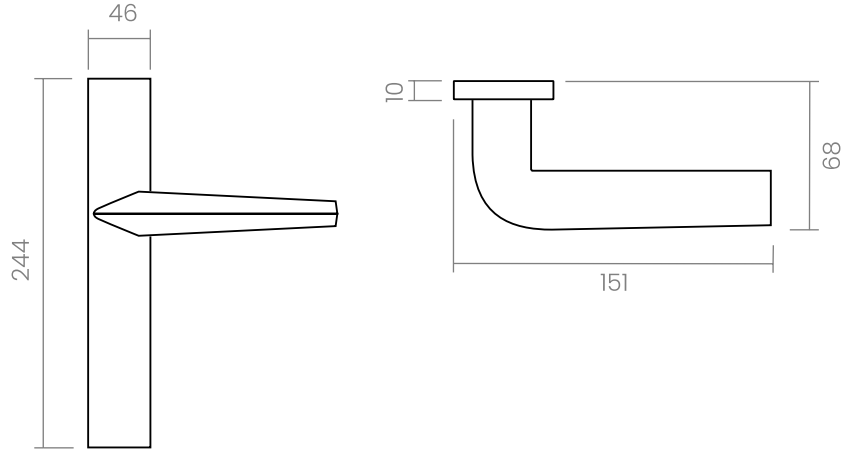

INFO. SPECIFICATIONS

Set of forged brass handles with an 10 mm thick rectangular backplate. Suitable for interior and exterior doors with a thickness between 35-50mm (Groël's standard size)* and with any type of lock.

For wider doors (50mm and above) and/or glass doors, please contact our customer service.

CAN I ADD ESCUTCHEONS OR PRIVACY TURN & RELEASE ON BACKPLATES?

Yes, you only have to tell us the type of escutcheon (yale or patent) or the type of privacy turn & release, and indicate the dimensions between centres*.