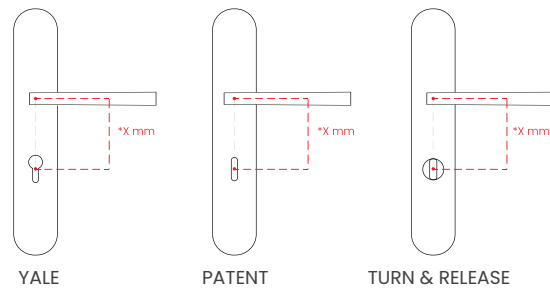

*X= Distance between centres

INFO. FINISHES & SKU

	CR | Polished chrome	233-PC-CR	
	CS | Satin chrome	233-PC-CS	

INFO. INCLUDED

- **2x** Lever handles on a rectangular backplate
- **1x** Square spindle
- **1x** Bag of screws

INFO. CARE INSTRUCTIONS

Clean with a dry cloth. Do not use brass cleaner as it might affect the protective coating.

INFO. DISCLAIMER

Always seek the advice of professionals when installing these handles. Groël is not responsible for any inadequate installation that may damage the integrity of the product. Finishes other than Groël's Powercoat are not recommended for wet or humid environments.

Made of solid brass

Chrome III 15 YEARS GUARANTEE