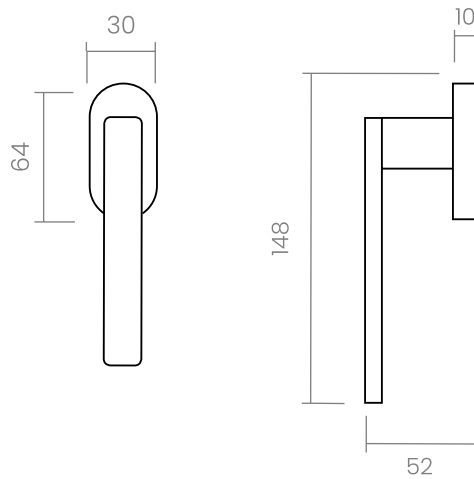

POWERCAOT GRAPHITE

INFO. SPECIFICATIONS

A forged brass window handle with an oval rose with a window mechanism.

INFO. FINISHES & SKU

	PWGT | <i>Powercoat graphite</i>	237-G-PWGT	
	PWLS | <i>Powercoat satin brass</i>	237-G-PWLS	
	PWIX | <i>Powercoat inox</i>	237-G-PWIX	
	CR | <i>Polished chrome</i>	237-G-CR	
	CS | <i>Satin chrome</i>	237-G-CS	

INFO. INCLUDED

- **1x** Window handle on an oval rose
- **1x** Bag of screws

INFO. CARE INSTRUCTIONS

Clean with a dry cloth. Do not use brass cleaner as it might affect the protective coating.

INFO. DISCLAIMER

Always seek the advice of professionals when installing these handles. Groël is not responsible for any inadequate installation that may damage the integrity of the product. Finishes other than Groël's Powercoat are not recommended for wet or humid environments.

Made of solid brass

Powercoat LIFELONG GUARANTEE

Chrome III 15 YEARS GUARANTEE