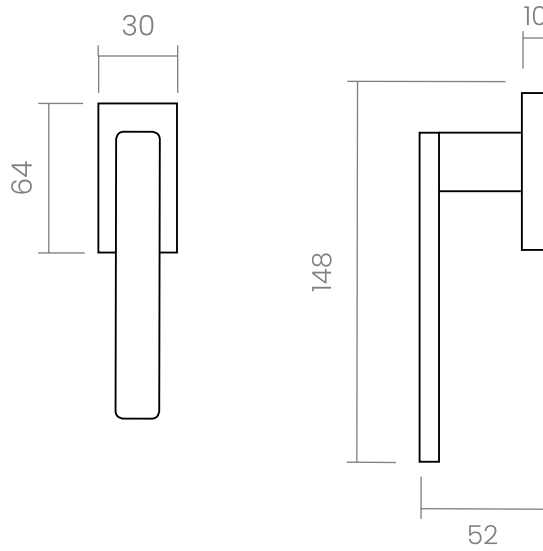

POWERCAOT GRAPHITE

INFO. SPECIFICATIONS

A forged brass window handle with a rectangular rose with a window mechanism.

INFO. FINISHES & SKU

	PWGT | <i>Powercoat graphite</i>	237-GC-PWGT	
	PWLS | <i>Powercoat satin brass</i>	237-GC-PWLS	
	PWIX | <i>Powercoat inox</i>	237-GC-PWIX	
	CR | <i>Polished chrome</i>	237-GC-CR	
	CS | <i>Satin chrome</i>	237-GC-CS	

INFO. INCLUDED

- **1x** Window handle
- **1x** Rectangular window mechanism
- **1x** Bag of screws

INFO. CARE INSTRUCTIONS

Clean with a dry cloth. Do not use brass cleaner as it might affect the protective coating.

INFO. DISCLAIMER

Always seek the advice of professionals when installing these handles. Groël is not responsible for any inadequate installation that may damage the integrity of the product. Finishes other than Groël's Powercoat are not recommended for wet or humid environments.

Made of solid brass

Powercoat LIFELONG GUARANTEE

Chrome III 15 YEARS GUARANTEE