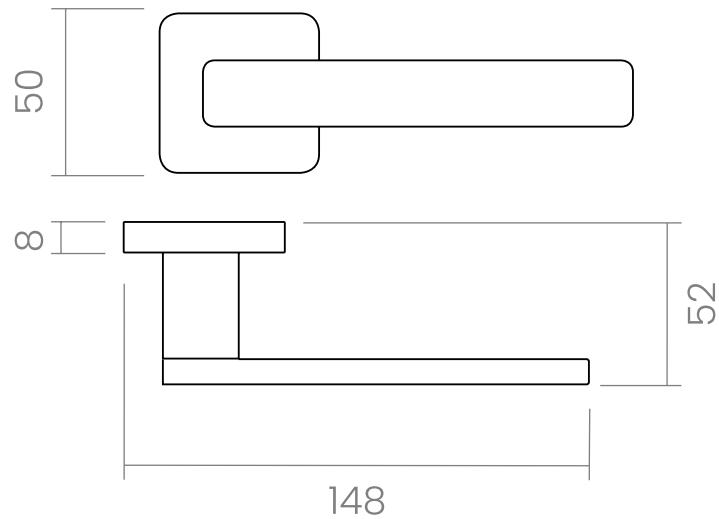

groël

INFO. SPECIFICATIONS

Set of forged brass handles with an 8 mm thick special rose. Suitable for interior and exterior doors with a thickness between 35-50mm (Groël's standard size)* and with any type of lock.

For wider doors (50mm and above) and/or glass doors, please contact our customer service.

INFO. FINISHES & SKU

	PWLS | Powercoat satin brass	237-R4C-PWLS	
	PWIX | Powercoat inox	237-R4C-PWIX	
	PWGT | Powercoat graphite	237-R4C-PWGT	
	CR | Polished chrome	237-R4CCR	
	CS | Satin chrome	237-R4C-CS	

INFO. INCLUDED

- **2x** Lever handles with special rose
- **1x** Square spindle
- **1x** Bag of screws

INFO. CARE INSTRUCTIONS

Clean with a dry cloth. Do not use brass cleaner as it might affect the protective coating.

INFO. DISCLAIMER

Always seek the advice of professionals when installing these handles. Groël is not responsible for any inadequate installation that may damage the integrity of the product. Finishes other than Groël's Powercoat are not recommended for wet or humid environments.

Made of solid brass

Powercoat LIFELONG GUARANTEE

Chrome III 15 YEARS GUARANTEE