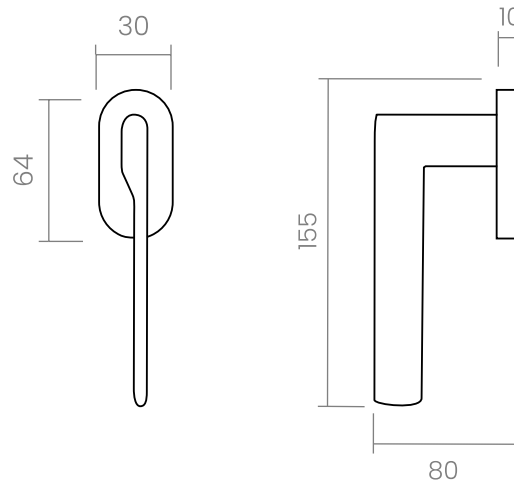

groël

INFO. SPECIFICATIONS

A forged brass window handle with an oval rose with a window mechanism.

INFO. FINISHES & SKU

	PWLP	Powercoat polished brass	247-G-PWLP	
	PWLS	Powercoat satin brass	247-G-PWLS	
	PWIX	Powercoat inox	247-G-PWIX	
	PWGT	Powercoat graphite	247-G-PWGT	
	CR	Polished chrome	247-G-CR	
	CS	Satin chrome	247-G-CS	
	BK	Matt black	247-G-BK	

INFO. INCLUDED

- **1x** Window handle on an oval rose
- **1x** Bag of screws

INFO. CARE INSTRUCTIONS

Clean with a dry cloth. Do not use brass cleaner as it might affect the protective coating.

INFO. DISCLAIMER

Always seek the advice of professionals when installing these handles.
Groël is not responsible for any inadequate installation that may damage the integrity of the product.
Finishes other than Groël's Powercoat are not recommended for wet or humid environments.

Made of solid brass

Powercoat LIFELONG GUARANTEE

Chrome III 15 YEARS GUARANTEE

Paint 15 YEARS GUARANTEE