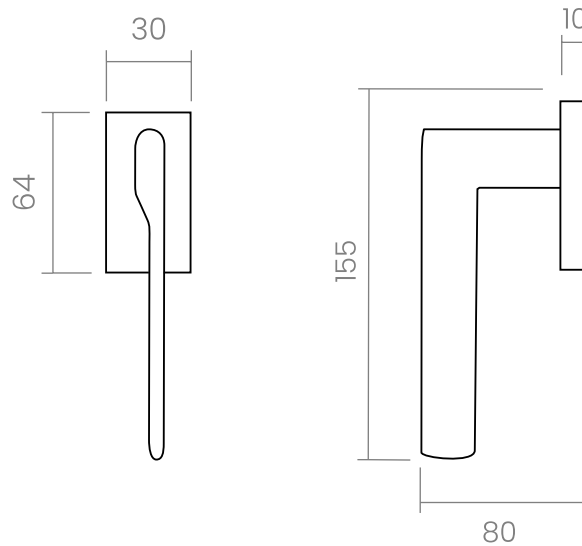

groël

INFO. SPECIFICATIONS

A forged brass window handle with a rectangular rose with a window mechanism.

INFO. FINISHES & SKU

	PWLP | Powercoat polished brass	247-GC-PWLP	
	PWLS | Powercoat satin brass	247-GC-PWLS	
	PWIX | Powercoat inox	247-GC-PWIX	
	PWGT | Powercoat graphite	247-GC-PWGT	
	CR | Polished chrome	247-GC-CR	
	CS | Satin chrome	247-GC-CS	
	BK | Matt black	247-GC-BK	

INFO. INCLUDED

- 1x Window handle
- 1x Rectangular window mechanism
- 1x Bag of screws

INFO. CARE INSTRUCTIONS

Clean with a dry cloth. Do not use brass cleaner as it might affect the protective coating.

INFO. DISCLAIMER

Always seek the advice of professionals when installing these handles.
Groël is not responsible for any inadequate installation that may damage the integrity of the product.
Finishes other than Groël's Powercoat are not recommended for wet or humid environments.

Made of solid brass

Powercoat LIFELONG GUARANTEE

Chrome III 15 YEARS GUARANTEE

Paint 15 YEARS GUARANTEE