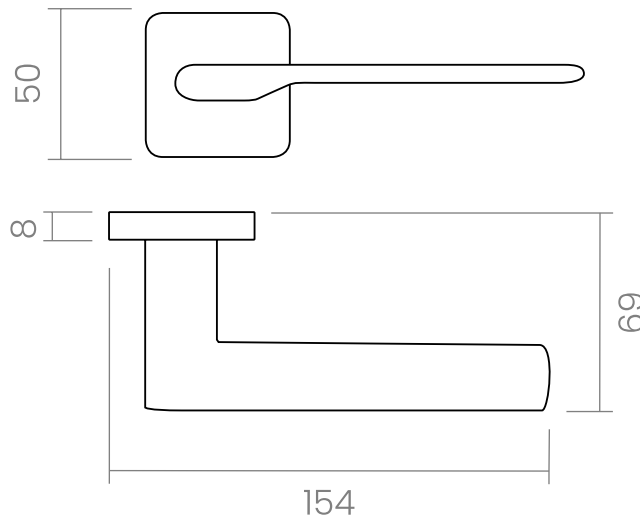

groël

INFO. SPECIFICATIONS

Set of forged brass handles with an 8 mm thick special rose. Suitable for interior and exterior doors with a thickness between 35-50mm (Groël's standard size)* and with any type of lock.

For wider doors (50mm and above) and/or glass doors, please contact our customer service.

INFO. FINISHES & SKU

	PWLP | Powercoat polished brass	247-R4C-PWLP	
	PWLS | Powercoat satin brass	247-R4C-PWLS	
	PWIX | Powercoat inox	247-R4C-PWIX	
	PWGT | Powercoat graphite	247-R4C-PWGT	
	CR | Polished chrome	247-R4C-CR	
	CS | Satin chrome	247-R4C-CS	
	BK | Matt black	247-R4C-BK	

INFO. INCLUDED

- **2x** Lever handles with special rose
- **1x** Square spindle
- **1x** Bag of screws

INFO. CARE INSTRUCTIONS

Clean with a dry cloth. Do not use brass cleaner as it might affect the protective coating.

INFO. DISCLAIMER

Always seek the advice of professionals when installing these handles. Groël is not responsible for any inadequate installation that may damage the integrity of the product. Finishes other than Groël's Powercoat are not recommended for wet or humid environments.

Made of solid brass

Powercoat LIFELONG GUARANTEE

Chrome III 15 YEARS GUARANTEE

Paint 15 YEARS GUARANTEE