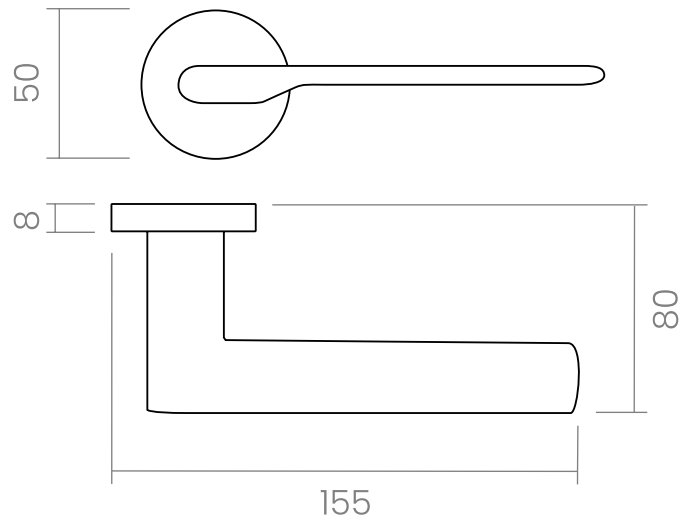

groël

INFO. SPECIFICATIONS

Set of forged brass handles with an 8 mm thick round rose. Suitable for interior and exterior doors with a thickness between 35-50mm (Groël's standard size)* and with any type of lock.

For wider doors (50mm and above) and/or glass doors, please contact our customer service.

INFO. FINISHES & SKU

	PWLP | Powercoat polished brass	247-R8-PWLP	
	PWLS | Powercoat satin brass	247-R8-PWLS	
	PWIX | Powercoat inox	247-R8-PWIX	
	PWGT | Powercoat graphite	247-R8-PWGT	
	CR | Polished chrome	247-R8-CR	
	CS | Satin chrome	247-R8-CS	
	BK | Matt black	247-R8-BK	

INFO. INCLUDED

- **2x** Lever handles with round rose
- **1x** Square spindle
- **1x** Bag of screws

INFO. CARE INSTRUCTIONS

Clean with a dry cloth. Do not use brass cleaner as it might affect the protective coating.

INFO. DISCLAIMER

Always seek the advice of professionals when installing these handles. Groël is not responsible for any inadequate installation that may damage the integrity of the product. Finishes other than Groël's Powercoat are not recommended for wet or humid environments.

Made of solid brass

Powercoat LIFELONG GUARANTEE

Chrome III 15 YEARS GUARANTEE

Paint 15 YEARS GUARANTEE