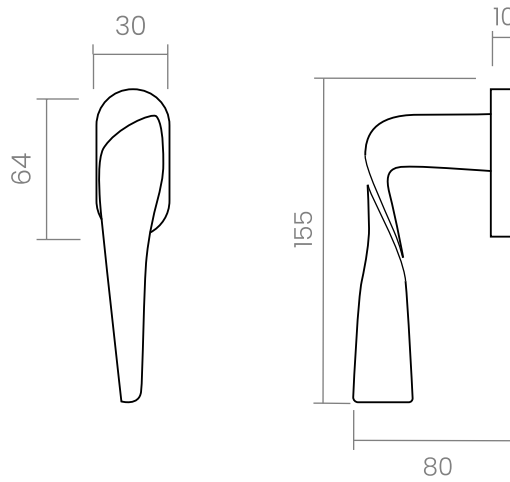

POLISHED CHROME

INFO. SPECIFICATIONS

A forged brass window handle with an oval rose with a window mechanism.

INFO. FINISHES & SKU

CR	<i>Polished chrome</i>	255-G-CR	
CS	<i>Satin chrome</i>	255-G-CS	

INFO. INCLUDED

- **1x** Window handle on an oval rose
- **1x** Bag of screws

INFO. CARE INSTRUCTIONS

Clean with a dry cloth. Do not use brass cleaner as it might affect the protective coating.

INFO. DISCLAIMER

Always seek the advice of professionals when installing these handles. Groël is not responsible for any inadequate installation that may damage the integrity of the product. Finishes other than Groël's Powercoat are not recommended for wet or humid environments.

Production processes follow ecological norms.

Made of solid brass

Chrome III 15 YEARS GUARANTEE