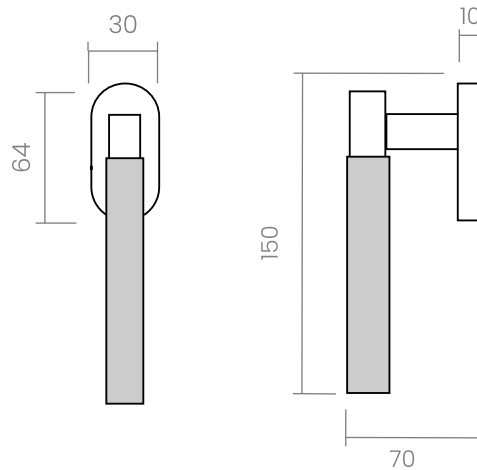

POWERCAOT GRAPHITE

INFO. SPECIFICATIONS

A forged brass window handle with an oval rose with a window mechanism.

INFO. FINISHES & SKU

	PWGT | <i>Powercoat graphite</i>	256-G-PWGT	
	PWLS | <i>Powercoat satin brass</i>	256-G-PWLS	
	PWIX | <i>Powercoat inox</i>	256-G-PWIX	

INFO. INCLUDED

- **1x** Window handle on an oval rose
- **1x** Bag of screws

INFO. CARE INSTRUCTIONS

Clean with a dry cloth. Do not use brass cleaner as it might affect the protective coating.

INFO. DISCLAIMER

Always seek the advice of professionals when installing these handles.
Groël is not responsible for any inadequate installation that may damage the integrity of the product.
Finishes other than Groël's Powercoat are not recommended for wet or humid environments.

Production processes follow ecological norms.

Made of solid brass

Powercoat LIFELONG GUARANTEE