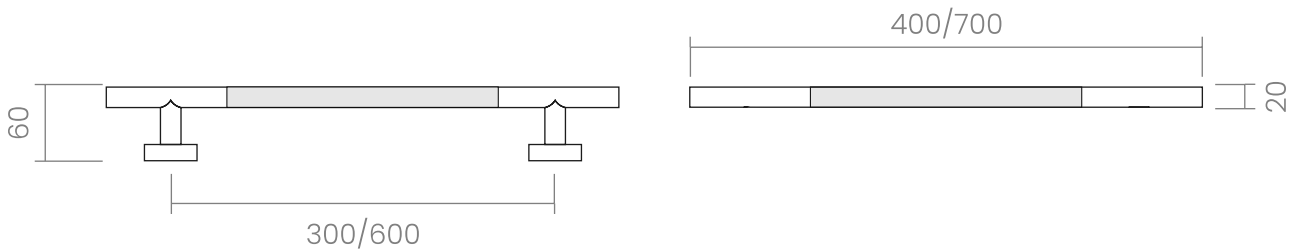

POWERCOAT INOX

POWERCOAT SATIN BRASS

INFO. SPECIFICATIONS

A forged brass pull handle suitable for doors and sliding doors, wardrobes, cabinets, etc.

Pulls are sold individually but they come prepared with the necessary accessories to install one in front of the other if you purchase 2 units.

INFO. FINISHES & SKU

	PWLS | Powercoat satin brass	256-M-30-PWLS	
	PWGT | Powercoat graphite	256-M-30-PWGT	
	PWIX | Powercoat inox	256-M-30-PWIX	
	PWLS | Powercoat satin brass	256-M-60-PWLS	
	PWGT | Powercoat graphite	256-M-60-PWGT	
	PWIX | Powercoat inox	256-M-60-PWIX	

*30 = 300mm   *60 = 600mm

INFO. INCLUDED

- **1x** Pull handle
- **1x** Simple fixing

INFO. CARE INSTRUCTIONS

Clean with a dry cloth. Do not use brass cleaner as it might affect the protective coating.

INFO. DISCLAIMER

Always seek the advice of professionals when installing these handles. Groël is not responsible for any inadequate installation that may damage the integrity of the product. Finishes other than Groël's Powercoat are not recommended for wet or humid environments.

Made of solid brass

Powercoat LIFELONG GUARANTEE