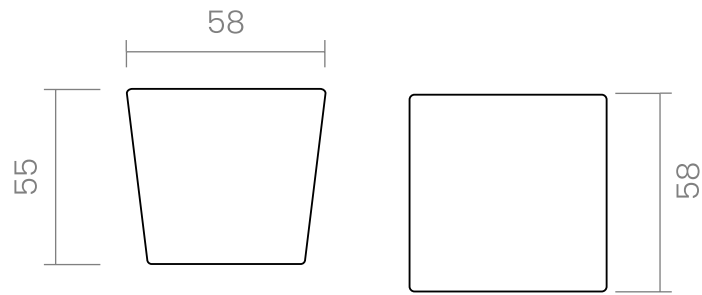

POLISHED CHROME

INFO. SPECIFICATIONS

A forged brass centre door knob conceived for entry doors.

INFO. FINISHES & SKU

	LP	Polished brass	316-LP	
	LS	Satin brass	316-LS	
	CR	Polished chrome	316-CR	
	CS	Satin chrome	316-CS	
	NS	Satin nickel	316-NS	

INFO. INCLUDED

- **1x** centre door knob
- **1x** bag of screws
- **1x** fixing

INFO. CARE INSTRUCTIONS

Clean with a dry cloth. Do not use brass cleaner as it might affect the protective coating.

INFO. DISCLAIMER

Always seek the advice of professionals when installing these handles. Groël is not responsible for any inadequate installation that may damage the integrity of the product. Finishes other than Groël's Powercoat are not recommended for wet or humid environments.

Made of solid brass

Chrome III 15 YEARS GUARANTEE