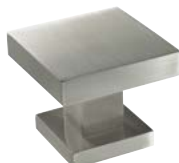

groël

Cuadro

A classic from the form to the function.

The Cuadro door knob is designed and manufactured in Italy from high quality stamped brass. Balanced and firm door knob in two squared pieces.

Available in 9 finishes.

POWERCOAT POLISHED BRASS

POWERCOAT SATIN BRASS

POWERCOAT INOX

POLISHED CHROME

SATIN CHROME

MATT WHITE

POLISHED CHROME

SATIN NICKEL

POLISHED BRASS

INFO. SPECIFICATIONS

A forged brass centre door knob conceived for entry doors.

INFO. FINISHES & SKU

	PWLP	Powercoat polished brass	317-PWLP	
	PWLS	Powercoat satin brass	317-PWLS	
	PWIX	Powercoat inox	317-PWIX	
	CR	Polished chrome	317-CR	
	CS	Satin chrome	317-CS	
	BK	Matt black	317-BK	
	WTM	Matt white	317-WTM	
	NS	Satin nickel	317-NS	
	LP	Polished brass	317-LP	