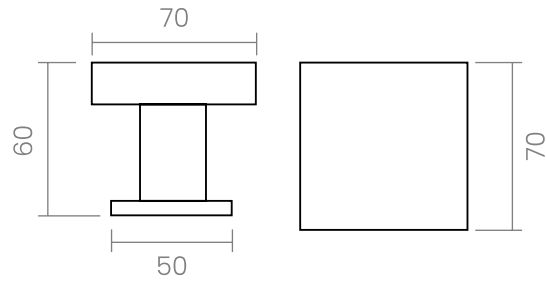

POLISHED BRASS

INFO. SPECIFICATIONS

A forged brass centre door knob conceived for entry doors.

INFO. FINISHES & SKU

	PWLP	Powercoat polished brass	317-PWLP	
	PWLS	Powercoat satin brass	317-PWLS	
	PWIX	Powercoat inox	317-PWIX	
	CR	Polished chrome	317-CR	
	CS	Satin chrome	317-CS	
	BK	Matt black	317-BK	
	WTM	Matt white	317-WTM	
	NS	Satin nickel	317-NS	
	LP	Polished brass	317-LP	

INFO. INCLUDED

- **1x** centre door knob
- **1x** bag of screws
- **1x** fixing

INFO. CARE INSTRUCTIONS

Clean with a dry cloth. Do not use brass cleaner as it might affect the protective coating.

INFO. DISCLAIMER

Always seek the advice of professionals when installing these handles. Groël is not responsible for any inadequate installation that may damage the integrity of the product. Finishes other than Groël's Powercoat are not recommended for wet or humid environments.

Made of solid brass

Powercoat LIFELONG GUARANTEE

Chrome III 15 YEARS GUARANTEE

Painted 15 YEARS GUARANTEE

Varnish