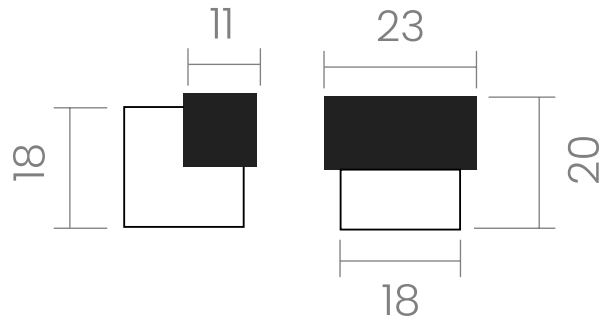

SATIN NICKEL

INFO. SPECIFICATIONS

A forged brass door stop with a 23x11mm rubber door shock absorbing strip.

INFO. FINISHES & SKU

LP	Polished brass	318-LP
LS	Satin brass	318-LS
CR	Polished chrome	318-CR
CS	Satin chrome	318-CS
CF	Gun metal	318-CF
NS	Satin nickel	318-NS

INFO. INCLUDED

- **1x** door stop
- **1x** screw
- **1x** dowel

INFO. CARE INSTRUCTIONS

Clean with a dry cloth. Do not use brass cleaner as it might affect the protective coating.

INFO. DISCLAIMER

Always seek the advice of professionals when installing these handles. Groël is not responsible for any inadequate installation that may damage the integrity of the product. Finishes other than Groël's Powercoat are not recommended for wet or humid environments.

Production processes follow ecological norms.

Made of solid brass

Varnish