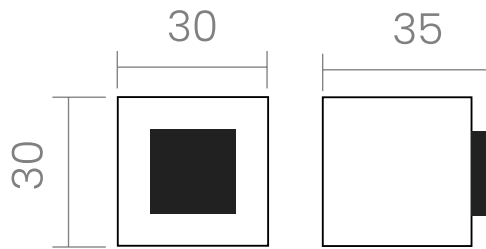

GUN METAL

MATT WHITE

INFO. SPECIFICATIONS

A forged brass door stop with a rubber door shock absorbing strip.

INFO. FINISHES & SKU

	PWLP | <i>Powercoat polished brass</i>	319-PWLP	
	PWLS | <i>Powercoat satin brass</i>	319-PWLS	
	PWIX | <i>Powercoat inox</i>	319-PWIX	
	CR | <i>Polished chrome</i>	319-CR	
	CS | <i>Satin chrome</i>	319-CS	
	BK | <i>Matt black</i>	319-BK	
	WTM | <i>Matt white</i>	319-WTM	
	CF | <i>Gun metal</i>	319-CF	
	NS | <i>Satin nickel</i>	319-NS	

INFO. INCLUDED

- **1x** door stop
- **1x** screw
- **1x** dowel

INFO. CARE INSTRUCTIONS

Clean with a dry cloth. Do not use brass cleaner as it might affect the protective coating.

INFO. DISCLAIMER

Always seek the advice of professionals when installing these handles. Groël is not responsible for any inadequate installation that may damage the integrity of the product. Finishes other than Groël's Powercoat are not recommended for wet or humid environments.

Mechanical guarantee for exceed 200,000 operational cycles

Made of solid brass

Powercoat LIFELONG GUARANTEE

Chrome III 15 YEARS GUARANTEE

Painted 15 YEARS GUARANTEE

Varnish