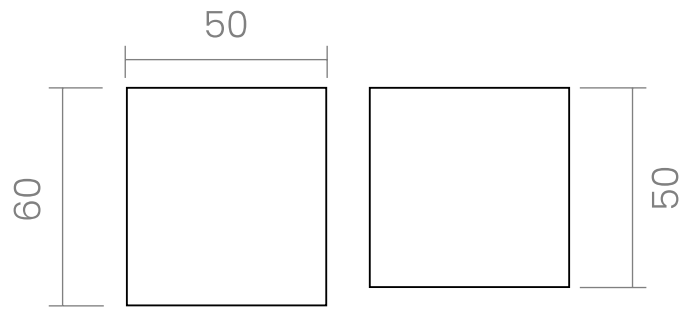

SATIN NICKEL

INFO. SPECIFICATIONS

A forged brass centre door knob conceived for entry doors.

INFO. FINISHES & SKU

	PWIX | <i>Powercoat inox</i>	327-PWIX	
	CR | <i>Polished chrome</i>	327-CR	
	CS | <i>Satin chrome</i>	327-CS	
	NS | <i>Satin nickel</i>	327-NS	
	LP | <i>Polished brass</i>	327-LP	
	LS | <i>Satin brass</i>	327-LS	

INFO. INCLUDED

- **1x** centre door knob
- **1x** bag of screws
- **1x** fixing

INFO. CARE INSTRUCTIONS

Clean with a dry cloth. Do not use brass cleaner as it might affect the protective coating.

INFO. DISCLAIMER

Always seek the advice of professionals when installing these handles. Groël is not responsible for any inadequate installation that may damage the integrity of the product. Finishes other than Groël's Powercoat are not recommended for wet or humid environments.

Made of solid brass

Powercoat LIFELONG GUARANTEE

Chrome III 15 YEARS GUARANTEE

Varnish