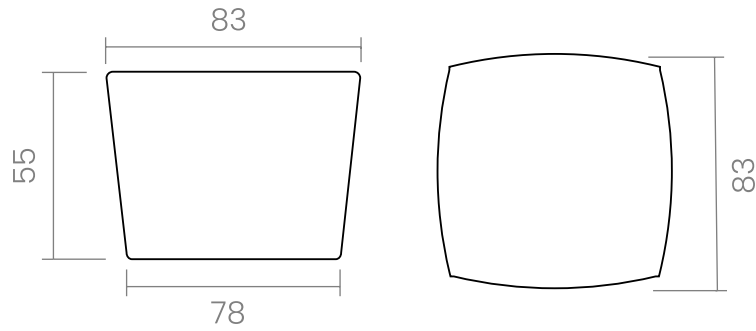

groël

INFO. SPECIFICATIONS

A forged brass centre door knob conceived for entry doors.

INFO. FINISHES & SKU

	PWIX | <i>Powercoat inox</i>	335-PWIX	
	CR | <i>Polished chrome</i>	335-CR	
	CS | <i>Satin chrome</i>	335-CS	
	NS | <i>Satin nickel</i>	335-NS	

INFO. INCLUDED

- **1x** centre door knob
- **1x** bag of screws
- **1x** fixing

INFO. CARE INSTRUCTIONS

Clean with a dry cloth. Do not use brass cleaner as it might affect the protective coating.

INFO. DISCLAIMER

Always seek the advice of professionals when installing these handles. Groël is not responsible for any inadequate installation that may damage the integrity of the product. Finishes other than Groël's Powercoat are not recommended for wet or humid environments.

Made of solid brass

Powercoat LIFELONG GUARANTEE

Chrome III 15 YEARS GUARANTEE

Varnish