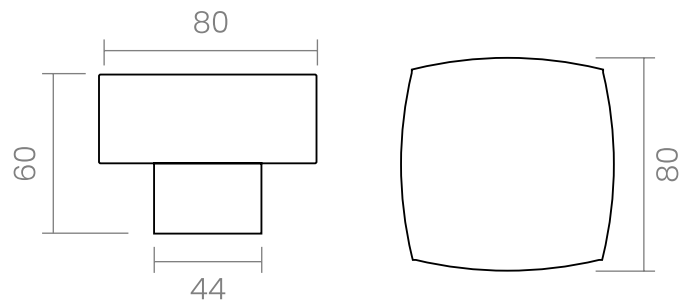

POWERCOAT SATIN BRASS

INFO. SPECIFICATIONS

A forged brass centre door knob conceived for entry doors.

INFO. FINISHES & SKU

	PWLP	Powercoat polished brass	357-PWLP	
	PWLS	Powercoat satin brass	357-PWLS	
	PWIX	Powercoat inox	357-PWIX	
	CR	Polished chrome	357-CR	
	CS	Satin chrome	357-CS	
	NS	Satin nickel	357-NS	

INFO. INCLUDED

- **1x** centre door knob
- **1x** bag of screws
- **1x** fixing

INFO. CARE INSTRUCTIONS

Clean with a dry cloth. Do not use brass cleaner as it might affect the protective coating.

INFO. DISCLAIMER

Always seek the advice of professionals when installing these handles. Groël is not responsible for any inadequate installation that may damage the integrity of the product. Finishes other than Groël's Powercoat are not recommended for wet or humid environments.

Made of solid brass

Powercoat LIFELONG GUARANTEE

Chrome III 15 YEARS GUARANTEE

Varnish