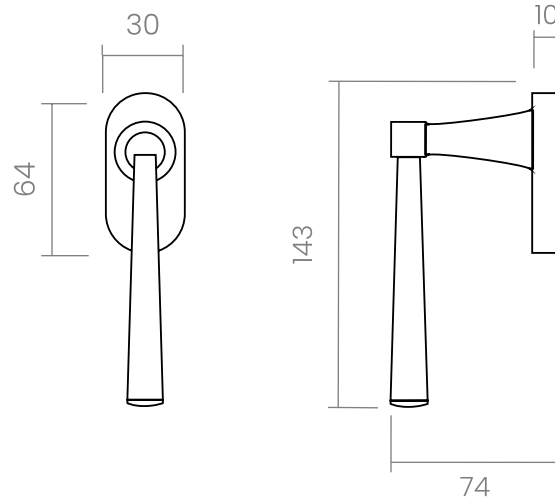

groël

INFO. SPECIFICATIONS

A forged brass window handle with an oval rose with a window mechanism.

INFO. FINISHES & SKU

	PWLP | Powercoat polished brass	510-G-PWLP	
	PWNB | Powercoat polished nickel	510-G-PWNB	

INFO. INCLUDED

- 1x Window handle with oval rose
- 1x Bag of screws

INFO. CARE INSTRUCTIONS

Clean with a dry cloth. Do not use brass cleaner as it might affect the protective coating.

INFO. DISCLAIMER

Always seek the advice of professionals when installing these handles. Groël is not responsible for any inadequate installation that may damage the integrity of the product. Finishes other than Groël's Powercoat are not recommended for wet or humid environments.

Production processes follow ecological norms.

Made of solid brass

Powercoat LIFELONG GUARANTEE