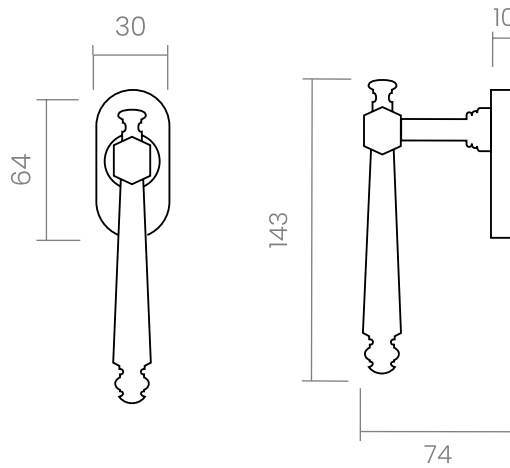

POWERCOAT POLISHED BRASS

INFO. SPECIFICATIONS

A forged brass window handle with an oval rose with a window mechanism.

INFO. FINISHES & SKU

	PWLP | <i>Powercoat polished brass</i>	520-G-PWLP	
	PWNB | <i>Powercoat polished nickel</i>	520-G-PWNB	

INFO. INCLUDED

- **1x** Window handle with oval rose
- **1x** Bag of screws

INFO. CARE INSTRUCTIONS

Clean with a dry cloth. Do not use brass cleaner as it might affect the protective coating.

INFO. DISCLAIMER

Always seek the advice of professionals when installing these handles. Groël is not responsible for any inadequate installation that may damage the integrity of the product. Finishes other than Groël's Powercoat are not recommended for wet or humid environments.

Made of solid brass

Powercoat LIFELONG GUARANTEE