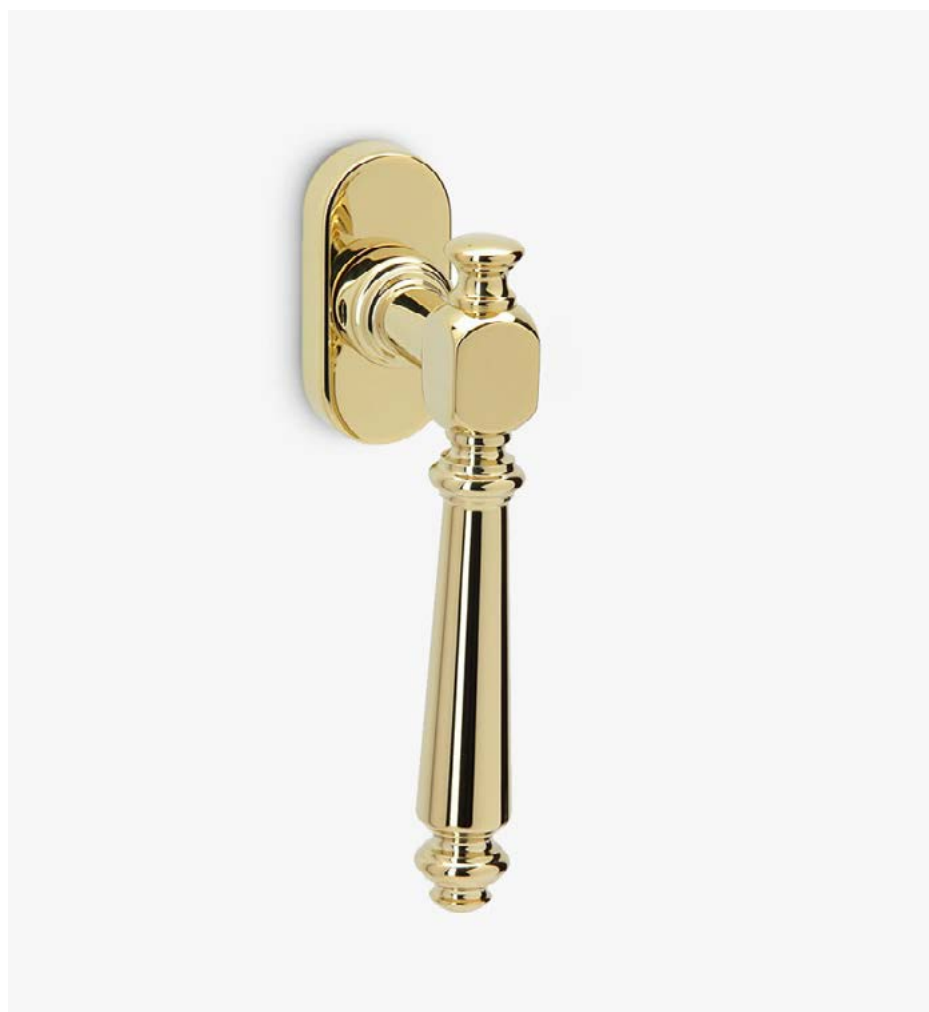

groël

Manega

The revolution of a timeless classic.

The Manega window handle design, with a proper and perennial style, is presented on an oval mechanism. Thanks to its style full of eternal elegance, this Italian handle for windows made in forged brass, modernises the most classic interiors.

Available in 2 finishes.

POWERCOAT POLISHED NICKEL

POWERCOAT POLISHED BRASS

INFO. SPECIFICATIONS

A forged brass window handle with an oval rose with a window mechanism.

INFO. FINISHES & SKU

	PWLP <i>Powercoat polished brass</i>	520-G-PWLP	
	PWNB <i>Powercoat polished nickel</i>	520-G-PWNB	

INFO. INCLUDED

- 1x** Window handle with oval rose
- 1x** Bag of screws

INFO. CARE INSTRUCTIONS

Clean with a dry cloth. Do not use brass cleaner as it might affect the protective coating.

INFO. DISCLAIMER