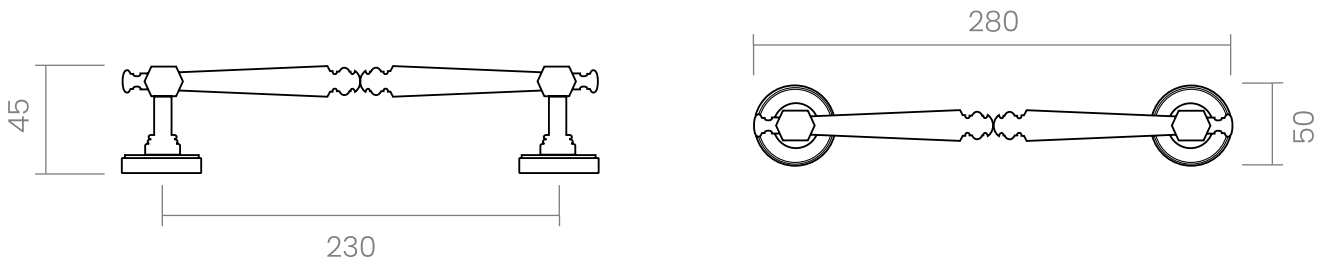

groël

INFO. SPECIFICATIONS

A forged brass pull handle suitable for doors and sliding doors, wardrobes, cabinets, etc.

Pulls are sold individually but they come prepared with the necessary accessories to install one in front of the other if you purchase 2 units.

INFO. FINISHES & SKU

	PWLP | Powercoat polished brass	520-M-R3-PWLP	
	PWNB | Powercoat polished nickel	520-M-R3-PWNB	

INFO. INCLUDED

- 1x Pull handle
- 1x Simple fixing

INFO. CARE INSTRUCTIONS

Clean with a dry cloth. Do not use brass cleaner as it might affect the protective coating.

INFO. DISCLAIMER

Always seek the advice of professionals when installing these handles.
Groël is not responsible for any inadequate installation that may damage the integrity of the product.
Finishes other than Groël's Powercoat are not recommended for wet or humid environments.

Production processes follow ecological norms.

Made of solid brass

Powercoat LIFELONG GUARANTEE