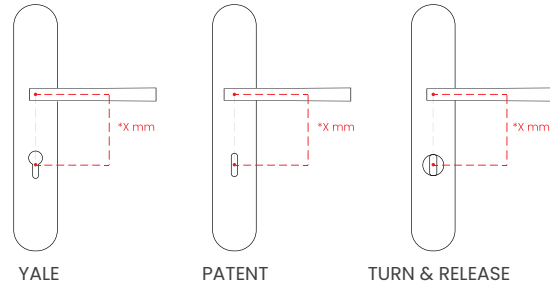

*X= Distance between centres

INFO. FINISHES & SKU

	PWLP | Powercoat polished brass	520-PC2-PWLP	
	PWNB | Powercoat polished nickel	520-PC2-PWNB	

INFO. INCLUDED

- **2x** Lever handles on a rectangular backplate
- **1x** Square spindle
- **1x** Bag of screws

INFO. CARE INSTRUCTIONS

Clean with a dry cloth. Do not use brass cleaner as it might affect the protective coating.

INFO. DISCLAIMER

Always seek the advice of professionals when installing these handles. Groël is not responsible for any inadequate installation that may damage the integrity of the product. Finishes other than Groël's Powercoat are not recommended for wet or humid environments.

Made of solid brass

Powercoat LIFELONG GUARANTEE