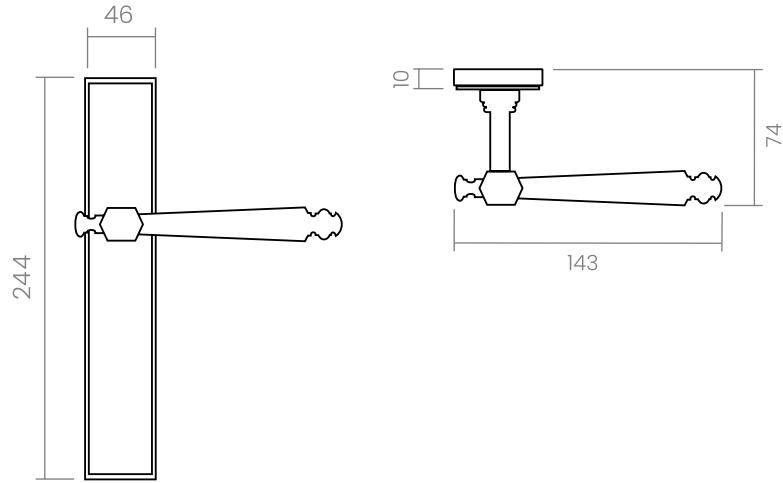

INFO. SPECIFICATIONS

Set of forged brass handles with an 10 mm thick rectangular backplate. Suitable for interior and exterior doors with a thickness between 35-50mm (Groël's standard size)* and with any type of lock.

For wider doors (50mm and above) and/or glass doors, please contact our customer service.

CAN I ADD ESCUTCHEONS OR PRIVACY TURN & RELEASE ON BACKPLATES?

Yes, you only have to tell us the type of escutcheon (yale or patent) or the type of privacy turn & release, and indicate the dimensions between centres*.