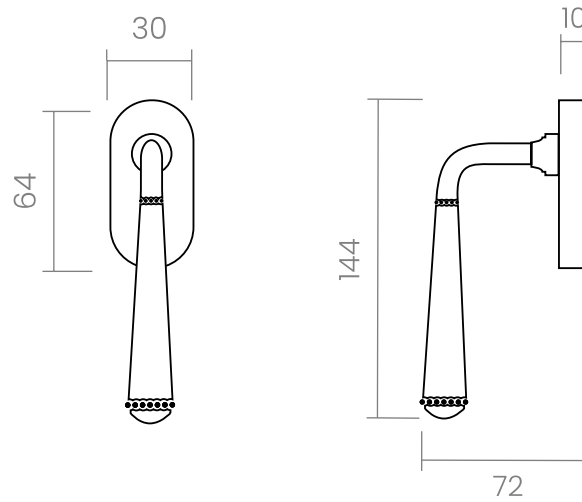

groël

INFO. SPECIFICATIONS

A forged brass window handle with an oval rose with a window mechanism.

INFO. FINISHES & SKU

	MR | <i>Brown</i>	533-G-MR	
	PWNB | <i>Powercoat polished nickel</i>	533-G-PWNB	
	PWLP | <i>Powercoat polished brass</i>	533-G-PWLP	

INFO. INCLUDED

- **1x** Window handle with oval rose
- **1x** Bag of screws

INFO. CARE INSTRUCTIONS

Clean with a dry cloth. Do not use brass cleaner as it might affect the protective coating.

INFO. DISCLAIMER

Always seek the advice of professionals when installing these handles.
Groël is not responsible for any inadequate installation that may damage the integrity of the product.
Finishes other than Groël's Powercoat are not recommended for wet or humid environments.

Made of solid brass

Powercoat LIFELONG GUARANTEE

Varnish