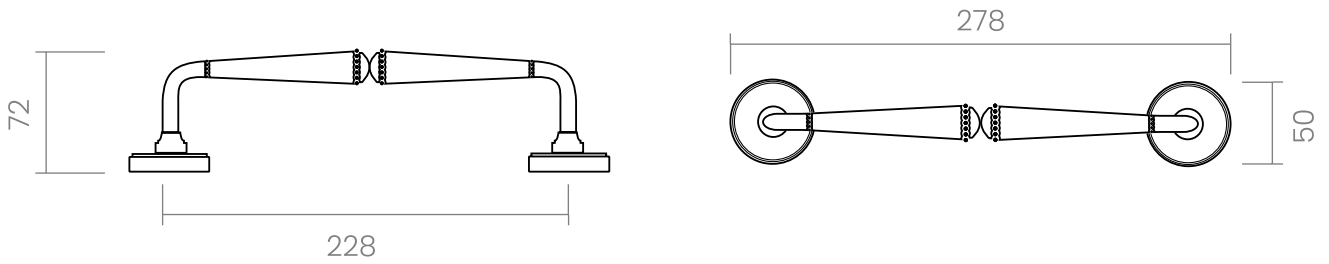

groël

INFO. SPECIFICATIONS

A forged brass pull handle suitable for doors and sliding doors, wardrobes, cabinets, etc.

Pulls are sold individually but they come prepared with the necessary accessories to install one in front of the other if you purchase 2 units.

INFO. FINISHES & SKU

	MR | <i>Brown</i>	533-M-R3-MR	
	PWNB | <i>Powercoat polished nickel</i>	533-M-R3-PWNB	
	PWLP | <i>Powercoat polished brass</i>	533-M-R3-PWLP	

INFO. INCLUDED

- **1x** Pull handle
- **1x** Simple fixing

INFO. CARE INSTRUCTIONS

Clean with a dry cloth. Do not use brass cleaner as it might affect the protective coating.

INFO. DISCLAIMER

Always seek the advice of professionals when installing these handles. Groël is not responsible for any inadequate installation that may damage the integrity of the product. Finishes other than Groël's Powercoat are not recommended for wet or humid environments.

Made of solid brass

Powercoat LIFELONG GUARANTEE

Varnish