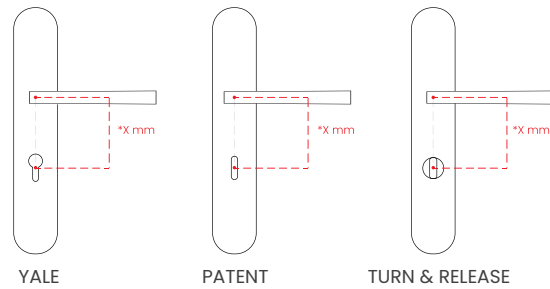

*X= Distance between centres

INFO. FINISHES & SKU

	MR | <i>Brown</i>	533-P3-MR	
	PWNB | <i>Powercoat polished nickel</i>	533-P3-PWNB	
	PWLP | <i>Powercoat polished brass</i>	533-P3-PWLP	

INFO. INCLUDED

- **2x** Lever handles on an exclusive backplate
- **1x** Square spindle
- **1x** Bag of screws

INFO. CARE INSTRUCTIONS

Clean with a dry cloth. Do not use brass cleaner as it might affect the protective coating.

INFO. DISCLAIMER

Always seek the advice of professionals when installing these handles. Groël is not responsible for any inadequate installation that may damage the integrity of the product. Finishes other than Groël's Powercoat are not recommended for wet or humid environments.

Made of solid brass

Powercoat LIFELONG GUARANTEE

Varnish