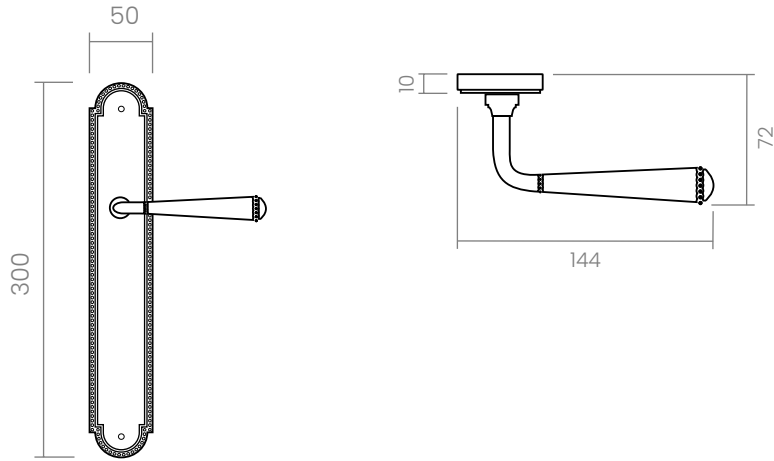

groël

INFO. SPECIFICATIONS

Set of forged brass handles with an 10 mm thick exclusive backplate. Suitable for interior and exterior doors with a thickness between 35-50mm (Groël's standard size)* and with any type of lock.

For wider doors (50mm and above) and/or glass doors, please contact our customer service.

CAN I ADD ESCUTCHEONS OR PRIVACY TURN & RELEASE ON BACKPLATES?

Yes, you only have to tell us the type of escutcheon (yale or patent) or the type of privacy turn & release, and indicate the dimensions between centres*.