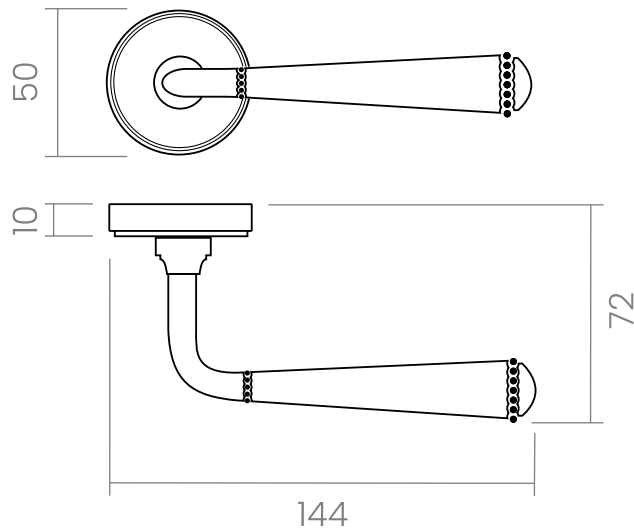

groël

INFO. SPECIFICATIONS

Set of forged brass handles with an 8 mm thick round rose. Suitable for interior and exterior doors with a thickness between 35-50mm (Groël's standard size)* and with any type of lock.

For wider doors (50mm and above) and/or glass doors, please contact our customer service.

INFO. FINISHES & SKU

	MR | <i>Brown</i>	533-R3-MR	
	PWNB | <i>Powercoat polished nickel</i>	533-R3-PWNB	
	PWLP | <i>Powercoat polished brass</i>	533-R3-PWLP	

INFO. INCLUDED

- **2x** Lever handles with round rose
- **1x** Square spindle
- **1x** Bag of screws

INFO. CARE INSTRUCTIONS

Clean with a dry cloth. Do not use brass cleaner as it might affect the protective coating.

INFO. DISCLAIMER

Always seek the advice of professionals when installing these handles.
Groël is not responsible for any inadequate installation that may damage the integrity of the product.
Finishes other than Groël's Powercoat are not recommended for wet or humid environments.

Made of solid brass

Powercoat LIFELONG GUARANTEE

Varnish