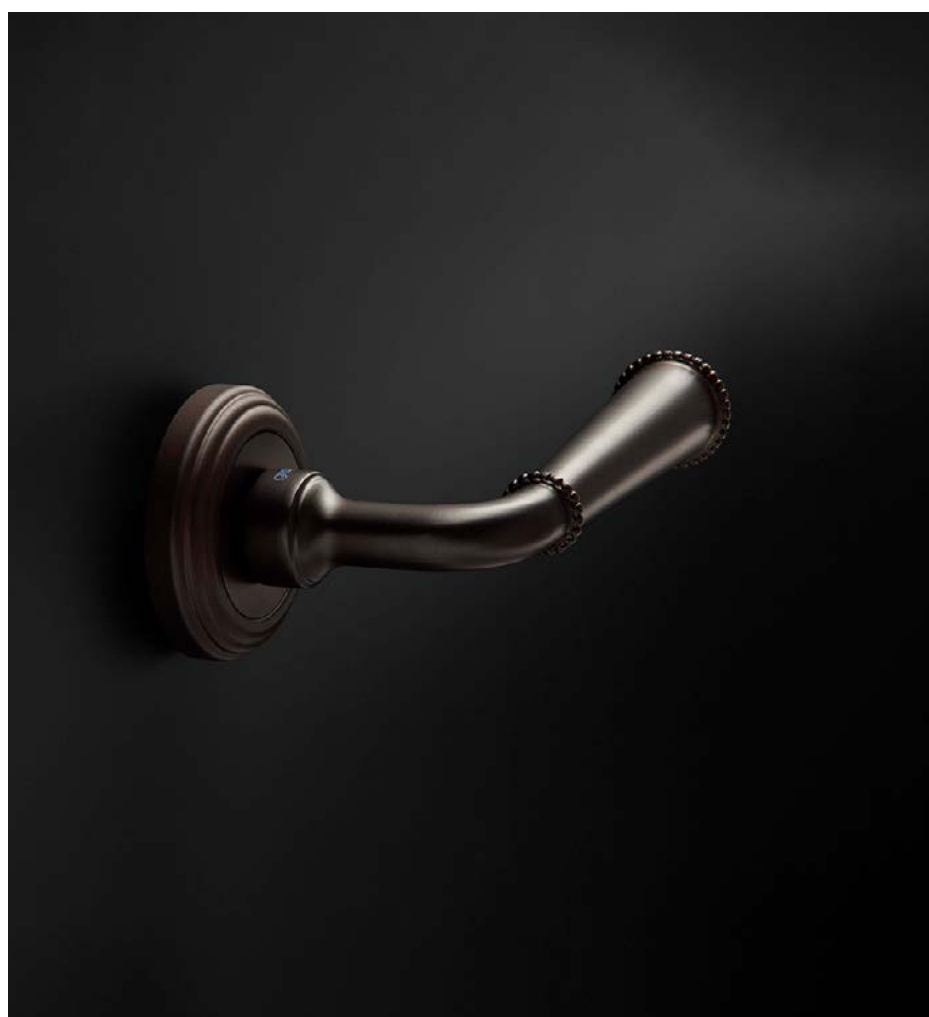

groël

Palline

A design acknowledging tradition.

The Palline door handle design, representing a classic but renewed style, is assembled with a round rose. The meticulous and radiant details on the handle's grip, this Italian design made in forged brass, modernises the most classic interiors.

Available in 3 finishes.

BROWN