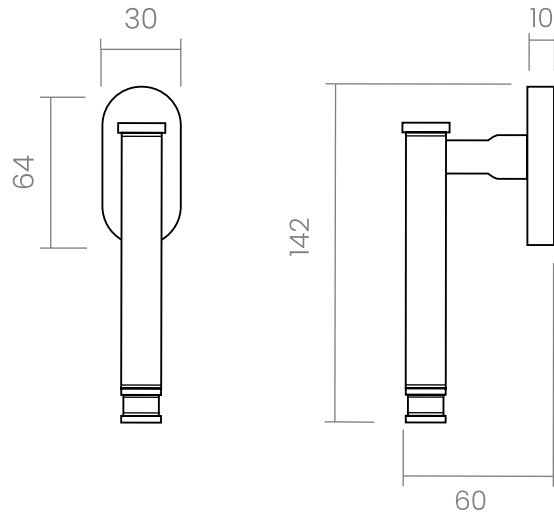

MATT BLACK

INFO. SPECIFICATIONS

A forged brass window handle with an oval rose with a window mechanism.

INFO. FINISHES & SKU

	BK | <i>Matt black</i>	540-G-BK	
	PWNB | <i>Powercoat polished nickel</i>	540-G-PWNB	
	PWLP | <i>Powercoat polished brass</i>	540-G-PWLP	
	PWLS | <i>Powercoat satin brass</i>	540-G-PWLS	

INFO. INCLUDED

- 1x Window handle with oval rose
- 1x Bag of screws

INFO. CARE INSTRUCTIONS

Clean with a dry cloth. Do not use brass cleaner as it might affect the protective coating.

INFO. DISCLAIMER

Always seek the advice of professionals when installing these handles. Groël is not responsible for any inadequate installation that may damage the integrity of the product. Finishes other than Groël's Powercoat are not recommended for wet or humid environments.

Made of solid brass

Powercoat LIFELONG GUARANTEE

Paint 15 YEARS GUARANTEE