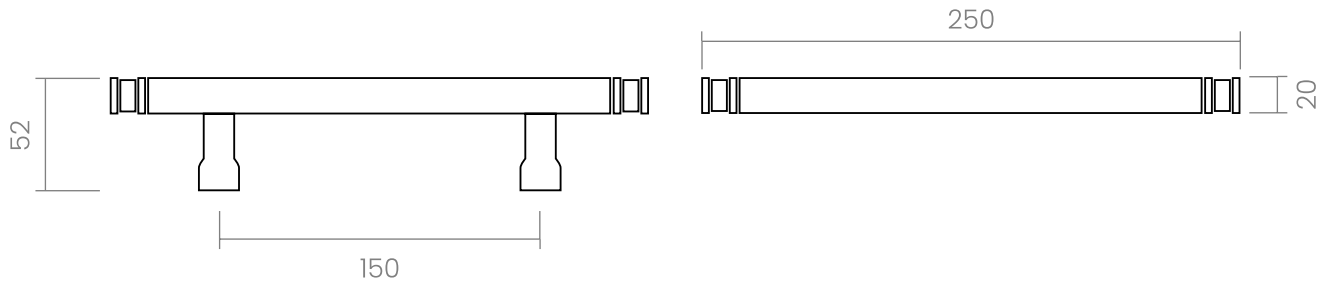

INFO. SPECIFICATIONS

A forged brass pull handle suitable for doors and sliding doors, wardrobes, cabinets, etc.

Pulls are sold individually but they come prepared with the necessary accessories to install one in front of the other if you purchase 2 units.

INFO. FINISHES & SKU

	BK | <i>Matt black</i>	540-M-BK	
	PWNB | <i>Powercoat polished nickel</i>	540-M-PWNB	
	PWLP | <i>Powercoat polished brass</i>	540-M-PWLP	
	PWLS | <i>Powercoat satin brass</i>	540-M-PWLS	

INFO. INCLUDED

- **1x** Pull handle
- **1x** Simple fixing

INFO. CARE INSTRUCTIONS

Clean with a dry cloth. Do not use brass cleaner as it might affect the protective coating.

INFO. DISCLAIMER

Always seek the advice of professionals when installing these handles.
Groël is not responsible for any inadequate installation that may damage the integrity of the product.
Finishes other than Groël's Powercoat are not recommended for wet or humid environments.

Made of solid brass

Powercoat LIFELONG GUARANTEE

Paint 15 YEARS GUARANTEE