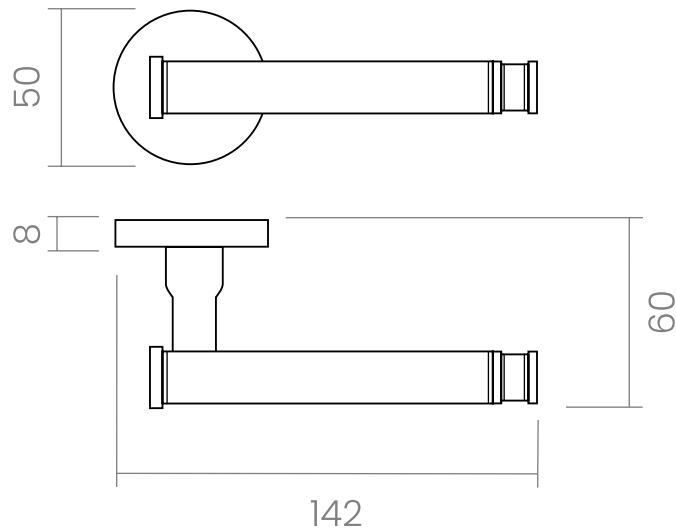

groël

INFO. SPECIFICATIONS

Set of forged brass handles with an 8 mm thick round rose. Suitable for interior and exterior doors with a thickness between 35-50mm (Groël's standard size)* and with any type of lock.

For wider doors (50mm and above) and/or glass doors, please contact our customer service.

INFO. FINISHES & SKU

	BK | <i>Matt black</i>	540-R8-BK	
	PWNB | <i>Powercoat polished nickel</i>	540-R8-PWNB	
	PWLP | <i>Powercoat polished brass</i>	540-R8-PWLP	
	PWLS | <i>Powercoat satin brass</i>	540-R8-PWLS	

INFO. INCLUDED

- **2x** Lever handles with round rose
- **1x** Square spindle
- **1x** Bag of screws

INFO. CARE INSTRUCTIONS

Clean with a dry cloth. Do not use brass cleaner as it might affect the protective coating.

INFO. DISCLAIMER

Always seek the advice of professionals when installing these handles. Groël is not responsible for any inadequate installation that may damage the integrity of the product. Finishes other than Groël's Powercoat are not recommended for wet or humid environments.

Made of solid brass

Powercoat LIFELONG GUARANTEE

Paint 15 YEARS GUARANTEE