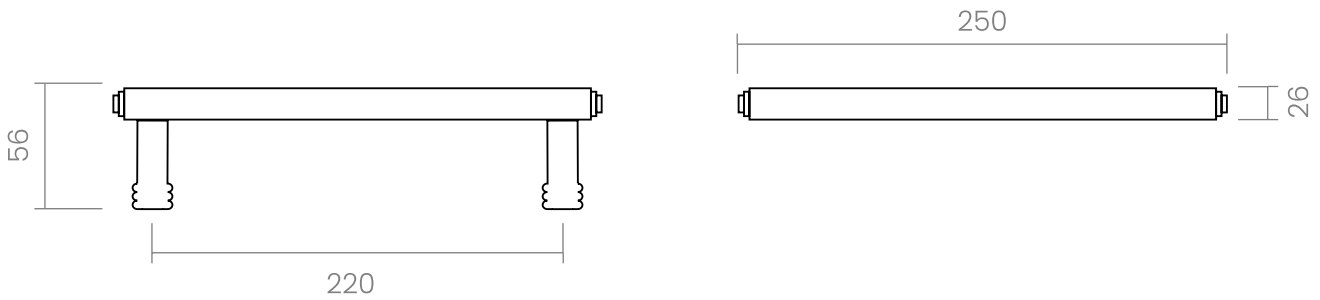

groël

INFO. SPECIFICATIONS

A forged brass pull handle suitable for doors and sliding doors, wardrobes, cabinets, etc.

Pulls are sold individually but they come prepared with the necessary accessories to install one in front of the other if you purchase 2 units.

INFO. FINISHES & SKU

	PWLP | <i>Powercoat polished brass</i>	550-M-PWLP	
	PWNB | <i>Powercoat polished nickel</i>	550-M-PWNB	

INFO. INCLUDED

- **1x** Pull handle
- **1x** Simple fixing

INFO. CARE INSTRUCTIONS

Clean with a dry cloth. Do not use brass cleaner as it might affect the protective coating.

INFO. DISCLAIMER

Always seek the advice of professionals when installing these handles.
Groël is not responsible for any inadequate installation that may damage the integrity of the product.
Finishes other than Groël's Powercoat are not recommended for wet or humid environments.

Made of solid brass

Powercoat LIFELONG GUARANTEE