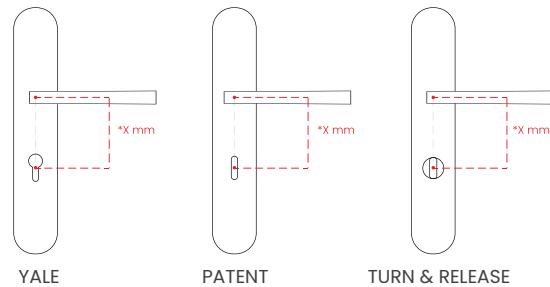

*X= Distance between centres

INFO. FINISHES & SKU

	PWLP | Powercoat polished brass	550-P-PWLP	
	PWNB | Powercoat polished nickel	550-P-PWNB	

INFO. INCLUDED

- **2x** Lever handles on an oval backplate
- **1x** Square spindle
- **1x** Bag of screws

INFO. CARE INSTRUCTIONS

Clean with a dry cloth. Do not use brass cleaner as it might affect the protective coating.

INFO. DISCLAIMER

Always seek the advice of professionals when installing these handles. Groël is not responsible for any inadequate installation that may damage the integrity of the product. Finishes other than Groël's Powercoat are not recommended for wet or humid environments.

Made of solid brass

Powercoat LIFELONG GUARANTEE