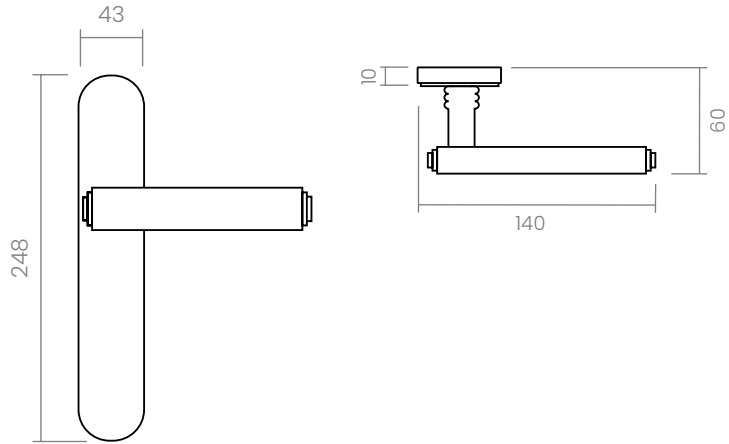

INFO. SPECIFICATIONS

Set of forged brass handles with an 10 mm thick oval backplate. Suitable for interior and exterior doors with a thickness between 35-50mm (Groël's standard size)* and with any type of lock.

For wider doors (50mm and above) and/or glass doors, please contact our customer service.

CAN I ADD ESCUTCHEONS OR PRIVACY TURN & RELEASE ON BACKPLATES?

Yes, you only have to tell us the type of escutcheon (yale or patent) or the type of privacy turn & release, and indicate the dimensions between centres*.