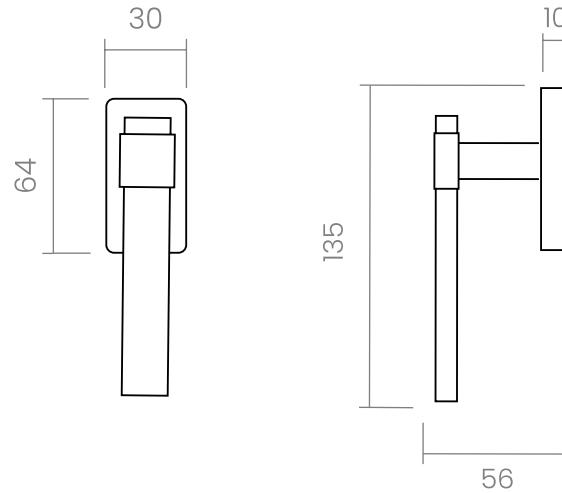

POWERCOAT POLISHED NICKEL

INFO. SPECIFICATIONS

A forged brass window handle with a rectangular rose with a window mechanism.

INFO. FINISHES & SKU

	PWNB | <i>Powercoat polished nickel</i>	560-GC-PWNB	
	PWLP | <i>Powercoat polished brass</i>	560-GC-PWLP	
	PWLS | <i>Powercoat satin brass</i>	560-GC-PWLS	

INFO. INCLUDED

- **1x** Window handle with rectangular rose
- **1x** Bag of screws

INFO. CARE INSTRUCTIONS

Clean with a dry cloth. Do not use brass cleaner as it might affect the protective coating.

INFO. DISCLAIMER

Always seek the advice of professionals when installing these handles.
Groël is not responsible for any inadequate installation that may damage the integrity of the product.
Finishes other than Groël's Powercoat are not recommended for wet or humid environments.

Production processes follow ecological norms.

Made of solid brass

Powercoat LIFELONG GUARANTEE