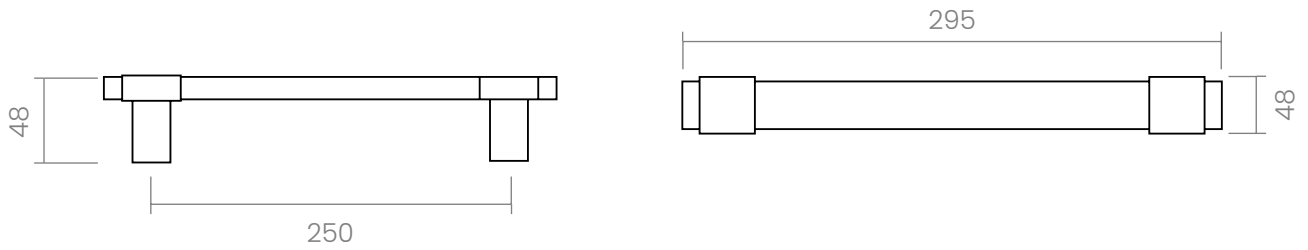

groël

INFO. SPECIFICATIONS

A forged brass pull handle suitable for doors and sliding doors, wardrobes, cabinets, etc.

Pulls are sold individually but they come prepared with the necessary accessories to install one in front of the other if you purchase 2 units.

INFO. FINISHES & SKU

	PWNB | <i>Powercoat polished nickel</i>	560-M-PWNB	
	PWLP | <i>Powercoat polished brass</i>	560-M-PWLP	
	PWLS | <i>Powercoat satin brass</i>	560-M-PWLS	

INFO. INCLUDED

- **1x** Pull handle
- **1x** Simple fixing

INFO. CARE INSTRUCTIONS

Clean with a dry cloth. Do not use brass cleaner as it might affect the protective coating.

INFO. DISCLAIMER

Always seek the advice of professionals when installing these handles.
Groël is not responsible for any inadequate installation that may damage the integrity of the product.
Finishes other than Groël's Powercoat are not recommended for wet or humid environments.

Made of solid brass

Powercoat LIFELONG GUARANTEE