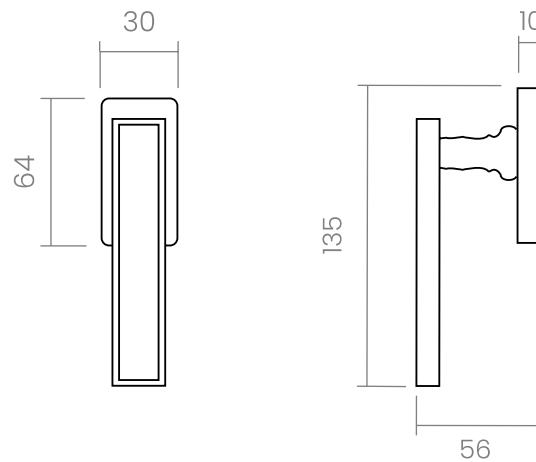

POWERCOAT POLISHED NICKEL

INFO. SPECIFICATIONS

A forged brass window handle with a rectangular rose with a window mechanism.

INFO. FINISHES & SKU

	PWNB | <i>Powercoat polished nickel</i>	570-GC-PWNB	
	PWLP | <i>Powercoat polished brass</i>	570-GC-PWLP	
	PWLS | <i>Powercoat satin brass</i>	570-GC-PWLS	

INFO. INCLUDED

- 1x Window handle with rectangular rose
- 1x Bag of screws

INFO. CARE INSTRUCTIONS

Clean with a dry cloth. Do not use brass cleaner as it might affect the protective coating.

INFO. DISCLAIMER

Always seek the advice of professionals when installing these handles. Groël is not responsible for any inadequate installation that may damage the integrity of the product. Finishes other than Groël's Powercoat are not recommended for wet or humid environments.

Production processes follow ecological norms.

Made of solid brass

Powercoat LIFELONG GUARANTEE