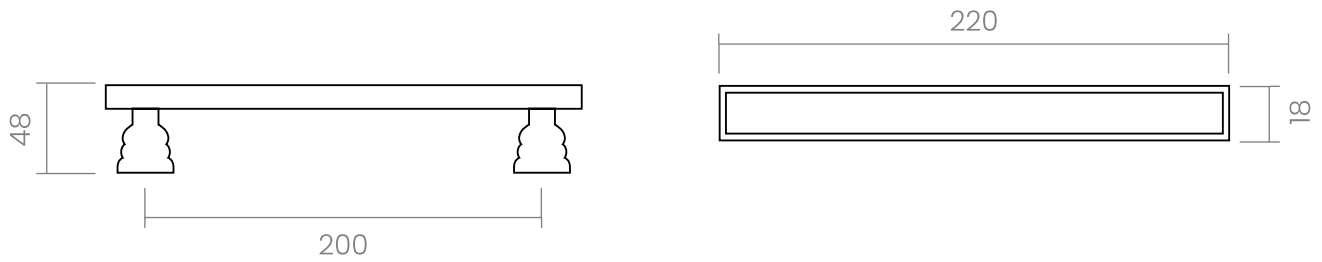

groël

INFO. SPECIFICATIONS

A forged brass pull handle suitable for doors and sliding doors, wardrobes, cabinets, etc.

Pulls are sold individually but they come prepared with the necessary accessories to install one in front of the other if you purchase 2 units.

INFO. FINISHES & SKU

	PWNB | <i>Powercoat polished nickel</i>	570-M-PWNB	
	PWLP | <i>Powercoat polished brass</i>	570-M-PWLP	
	PWLS | <i>Powercoat satin brass</i>	570-M-PWLS	

INFO. INCLUDED

- **1x** Pull handle
- **1x** Simple fixing

INFO. CARE INSTRUCTIONS

Clean with a dry cloth. Do not use brass cleaner as it might affect the protective coating.

INFO. DISCLAIMER

Always seek the advice of professionals when installing these handles.
Groël is not responsible for any inadequate installation that may damage the integrity of the product.
Finishes other than Groël's Powercoat are not recommended for wet or humid environments.

Made of solid brass

Powercoat LIFELONG GUARANTEE