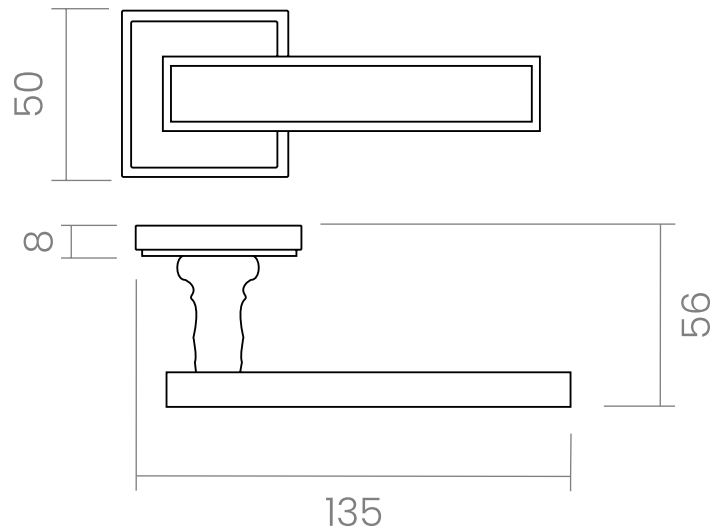

groël

INFO. SPECIFICATIONS

Set of forged brass handles with an 8 mm thick squared rose. Suitable for interior and exterior doors with a thickness between 35-50mm (Groël's standard size)* and with any type of lock.

For wider doors (50mm and above) and/or glass doors, please contact our customer service.

INFO. FINISHES & SKU

	PWNB | <i>Powercoat polished nickel</i>	570-R2C-PWNB	
	PWLP | <i>Powercoat polished brass</i>	570-R2C-PWLP	
	PWLS | <i>Powercoat satin brass</i>	570-R2C-PWLS	

INFO. INCLUDED

- **2x** Lever handles with round rose
- **1x** Square spindle
- **1x** Bag of screws

INFO. CARE INSTRUCTIONS

Clean with a dry cloth. Do not use brass cleaner as it might affect the protective coating.

INFO. DISCLAIMER

Always seek the advice of professionals when installing these handles.
Groël is not responsible for any inadequate installation that may damage the integrity of the product.
Finishes other than Groël's Powercoat are not recommended for wet or humid environments.

Made of solid brass

Powercoat LIFELONG GUARANTEE