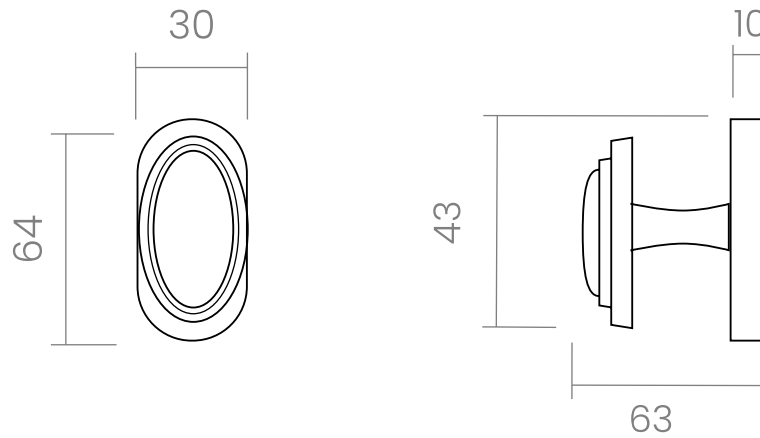

groël

INFO. SPECIFICATIONS

A forged brass window handle with an oval rose with a window mechanism.

INFO. FINISHES & SKU

	PWNB | <i>Powercoat polished nickel</i>	580-G-PWNB	
	PWLP | <i>Powercoat polished brass</i>	580-G-PWLP	
	PWLS | <i>Powercoat satin brass</i>	580-G-PWLS	
	PWIX | <i>Powercoat inox</i>	580-G-PWIX	

INFO. INCLUDED

- 1x Window handle with oval rose
- 1x Bag of screws

INFO. CARE INSTRUCTIONS

Clean with a dry cloth. Do not use brass cleaner as it might affect the protective coating.

INFO. DISCLAIMER

Always seek the advice of professionals when installing these handles.
Groël is not responsible for any inadequate installation that may damage the integrity of the product.
Finishes other than Groël's Powercoat are not recommended for wet or humid environments.

Made of solid brass

Powercoat LIFELONG GUARANTEE